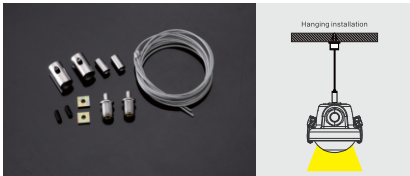

Hanging Installation