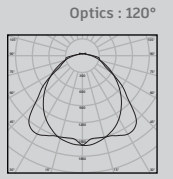

AQUA PRO

LED Weatherproof Light

DALI | ON/OFF

Wattage Range : **18W - 52W**
Lumen Range : **2550 - 7800lm**
CCT : **2700K-6500K**
CRI : **80/90**
IP Rating : **IP66**
3 Step Macadam
Material : **Polycarbonate**
Lifetime : **L70>50,000 hrs**
Voltage : **220-240V AC**

Wattage	L	W	H
18W	600	75	70
33W	1200	75	70
52W	1500	75	70

Application

The AQUA PRO weather-proof light is a robust outdoor LED lighting fixture designed for environments that demand high resistance to water, dust, and moisture. These lights are ideal for areas such as warehouses, garages, industrial facilities, covered outdoor spaces, canopies, car parks, workshops, corridors, and other damp or dusty locations.

Accessories

Connecting Series

Hanging Installation

BR-AQS X S X X X

18W-52W

Surface | Suspend

Grey

Wide

6500K 4000K 3000K 2700K