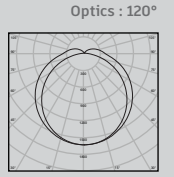

AQUA SQ

LED Weatherproof Light

DALI | ON/OFF

Wattage Range : **21W - 52W**
Lumen Range : **2500 - 7200lm**
CCT : **2700K-6500K**
CRI : **80/90**
IP Rating : **IP65 / IP66**
3 Step Macadam
Material : **Polycarbonate**
Lifetime : **L70>50,000 hrs**
Voltage : **220-240V AC**

Wattage	L	W	H
21W	95	60	70
36W	108	60	70
42W	145	60	70
46W	172	60	70
52W	172	60	70

Application

The Aqua SQ Weatherproof Light is a durable, square-profile outdoor lighting fixture designed to provide reliable illumination in wet, outdoor, and harsh environments. It combines weather resistance with a modern square design that fits well on walls, ceilings, façades and architectural exteriors for both residential and commercial settings.

Accessories

Connecting Series

Hanging Installation

BR-AQS X S X X X

21W-52W

Surface | Suspend

Grey

Wide

6500K 4000K 3000K 2700K