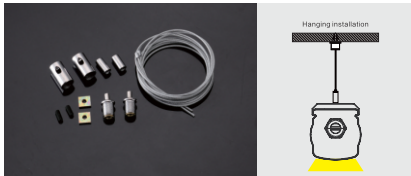

AQUA SQ

LED Weatherproof Light

DALI | ON/OFF

Wattage Range : **21W - 52W**
 Lumen Range : **2500 - 7200lm**
 CCT : **2700K-6500K**
 CRI : **80/90**
 IP Rating : **IP65 / IP66**
3 Step Macadam
 Material : **Polycarbonate**
 Lifetime : **L70>50,000 hrs**
 Voltage : **220-240V AC**

Wattage	L	W	H
21W	95	60	70
36W	108	60	70
42W	145	60	70
46W	172	60	70
52W	172	60	70

Application

The Aqua SQ Weatherproof Light is a durable, square-profile outdoor lighting fixture designed to provide reliable illumination in wet, outdoor, and harsh environments. It combines weather resistance with a modern square design that fits well on walls, ceilings, façades and architectural exteriors for both residential and commercial settings.

Accessories

Connecting Series

Hanging Installation

BR-AQS X S X X X

21W-52W

Surface | Suspend

Grey

Wide