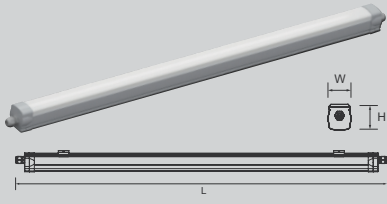

AQUA SQ

LED Weatherproof Light

DALI | ON/OFF

Wattage Range : **21W - 52W**
 Lumen Range : **2500 - 7200lm**
 CCT : **2700K-6500K**
 CRI : **80/90**
 IP Rating : **IP65 / IP66**
3 Step Macadam
 Material : **Polycarbonate**
 Lifetime : **L70>50,000 hrs**
 Voltage : **220-240V AC**

Wattage	L	W	H
21W	95	60	70
36W	108	60	70
42W	145	60	70
46W	172	60	70
52W	172	60	70

Application

The Aqua SQ Weatherproof Light is a durable, square-profile outdoor lighting fixture designed to provide reliable illumination in wet, outdoor, and harsh environments. It combines weather resistance with a modern square design that fits well on walls, ceilings, façades and architectural exteriors for both residential and commercial settings.

Accessories

Connecting Series

Hanging Installation

BR-AQS X S X X X

21W-52W

Surface | Suspend

Grey

Wide