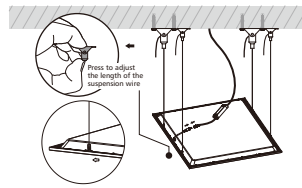

Suspension Kit