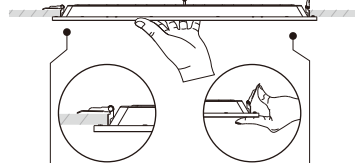

Accessories

Surface Mounting Kit

Suspension Kit

Recessed Option - 1

Recessed Option - 2

BR-BI X R X XW X

10W-60W

Square