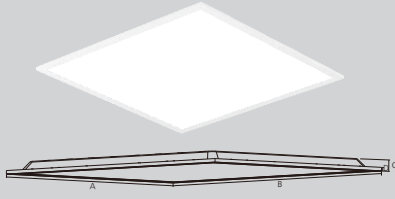

BIANCO

LED Recessed Panel Light

DALI | ON/OFF

Wattage Range : **10W - 60W**
 Lumen Range : **1000 - 7800lm**
 CCT : **2700K-5700K**
 CRI : **80/90**
 IP Rating : **IP20/IP40**
 3 Step Macadam
 Material : **Die Cast Aluminium**
 Lifetime : **L70>50,000 hrs**
 Voltage : **220-240V AC**

Wattage	A	B	C
10W	295	295	32
16W	295	595	32
36W	595	595	32
40W	595	595	32
60W	595	1195	32

Application

Bianco LED Panel Light is a sleek, energy-efficient lighting solution designed for modern interiors. Featuring a slim profile and uniform light distribution, it provides comfortable, glare-free illumination ideal for offices, retail spaces, and residential areas. With high-quality LEDs and durable construction, Bianco ensures long-lasting performance and easy installation.