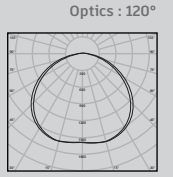

BIANCO

LED Recessed Panel Light

DALI | ON/OFF

Wattage Range : **10W - 60W**
Lumen Range : **1000 - 7800lm**
CCT : **2700K-5700K**
CRI : **80/90**
IP Rating : **IP20/IP40**
3 Step Macadam
Material : **Die Cast Aluminium**
Lifetime : **L70>50,000 hrs**
Voltage : **220-240V AC**

Wattage	A	B	C
10W	295	295	32
16W	295	595	32
36W	595	595	32
40W	595	595	32
60W	595	1195	32

Application

Bianco LED Panel Light is a sleek, energy-efficient lighting solution designed for modern interiors. Featuring a slim profile and uniform light distribution, it provides comfortable, glare-free illumination ideal for offices, retail spaces, and residential areas. With high-quality LEDs and durable construction, Bianco ensures long-lasting performance and easy installation.

Accessories

Surface Mounting Kit

Suspension Kit

Recessed Option - 1

Recessed Option - 2

BR-BI X R X XW X

10W-60W

Square

Trim

White

Wide

5700K 4000K 3000K 2700K