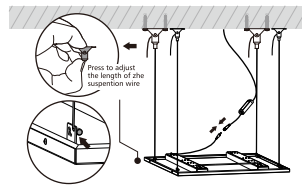

Suspension Kit