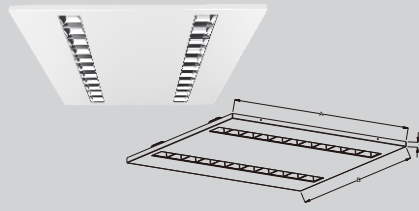

# BIANCO G

LED Recessed Panel Light

DALI | ON/OFF

Wattage Range : **12W - 40W**  
 Lumen Range : **1550 - 5600lm**  
 CCT : **2700K-5700K**  
 CRI : **80/90**  
 IP Rating : **IP20/IP40**  
**3 Step Macadam**  
 Material : **Die Cast Aluminium**  
 Lifetime : **L70>50,000 hrs**  
 Voltage : **220-240V AC**

## Application

Bianco G Light is a sleek, linear lighting solution designed for seamless integration into ceiling grids. It provides uniform, glare-free illumination ideal for offices, commercial spaces, and modern interiors. Engineered for easy installation and energy efficiency, Bianco G enhances visual comfort while maintaining a minimalist aesthetic.