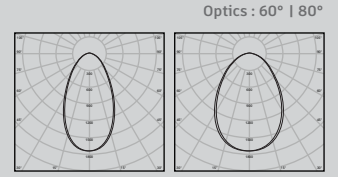

BIANCO G

LED Recessed Panel Light

DALI | ON/OFF

Wattage Range : **12W - 40W**
Lumen Range : **1550 - 5600lm**
CCT : **2700K-5700K**
CRI : **80/90**
IP Rating : **IP20/IP40**
3 Step Macadam
Material : **Die Cast Aluminium**
Lifetime : **L70>50,000 hrs**
Voltage : **220-240V AC**

Wattage	A	B	C
12W	295	595	31.5
25W	595	595	31.5
25W	620	620	31.5
25W	295	1195	31.5
40W	595	1195	31.5

Application

Bianco G Light is a sleek, linear lighting solution designed for seamless integration into ceiling grids. It provides uniform, glare-free illumination ideal for offices, commercial spaces, and modern interiors. Engineered for easy installation and energy efficiency, Bianco G enhances visual comfort while maintaining a minimalist aesthetic.

Accessories

Surface Mounting Kit

Suspension Kit

Recessed Option - 1

Recessed Option - 2

BR-BG X R X XW X

12W-40W

Square

Trim

White

Wide

5700K 4000K 3000K 2700K