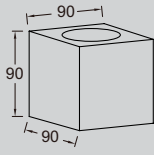

CUBIK

LED Up & Down Wall Light

DALI | ON/OFF

Wattage Range : **6W | 2x6W**
 Lumen Range : **540 - 2x540lm**
 CCT : **2700K-4000K**
 CRI : **80/90**
 IP Rating : **IP65**
3 Step Macadam
 Material : **Die Cast Aluminium**
 Lifetime : **L70>50,000 hrs**
 Voltage : **220-240V AC**

Wattage	L	W	H
6W	90	90	90
2x6W	90	90	90

Optics : 15° | 24° | 36°

Application

The Cubik Wall Sconce Light features a modern, geometric design that adds a bold architectural statement to any interior or exterior wall. With its clean, cubic form, it offers a blend of minimalist aesthetics and functional illumination, perfect for contemporary spaces.