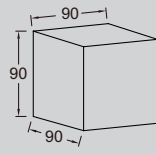

CUBIK

LED Up & Down Wall Light

DALI | ON/OFF

Wattage Range : **6W | 2x6W**
 Lumen Range : **540 - 2x540lm**
 CCT : **2700K-4000K**
 CRI : **80/90**
 IP Rating : **IP65**
3 Step Macadam
 Material : **Die Cast Aluminium**
 Lifetime : **L70>50,000 hrs**
 Voltage : **220-240V AC**

Wattage	L	W	H
6W	90	90	90
2x6W	90	90	90

Optics : 15° | 24° | 36°

Application

The Cubik Wall Sconce Light features a modern, geometric design that adds a bold architectural statement to any interior or exterior wall. With its clean, cubic form, it offers a blend of minimalist aesthetics and functional illumination, perfect for contemporary spaces.