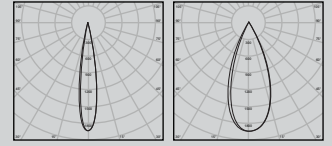

CUBIK

LED Up & Down Wall Light

DALI | ON/OFF

Wattage Range : **6W | 2x6W**
 Lumen Range : **540 - 2x540lm**
 CCT : **2700K-4000K**
 CRI : **80/90**
 IP Rating : **IP65**
3 Step Macadam
 Material : **Die Cast Aluminium**
 Lifetime : **L70>50,000 hrs**
 Voltage : **220-240V AC**

Wattage	L	W	H
6W	90	90	90
2x6W	90	90	90

Optics : 15° | 24° | 36°

Application

The Cubik Wall Sconce Light features a modern, geometric design that adds a bold architectural statement to any interior or exterior wall. With its clean, cubic form, it offers a blend of minimalist aesthetics and functional illumination, perfect for contemporary spaces.