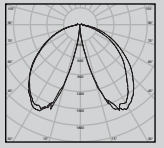

ECLIPSE

LED Bollard Light

DALI | ON/OFF

Wattage Range : **50W**
 Lumen Range : **3981lm**
 CCT : **2700K-4000K**
 CRI : **80/90**
 IP Rating : **IP65**
3 Step Macadam
 Material : **Die Cast Aluminium**
 Lifetime : **L70>50,000 hrs**
 Voltage : **220-240V AC**

Wattage	D	H
50W	160	1500
50W	160	2000
50W	160	2500
50W	160	3000
50W	160	3500

Optics : Symmetric

Application

The Eclipse Cylindrical Pole Light is a sleek and modern outdoor lighting solution designed for pathways, parks, commercial plazas, and streetscapes. Featuring a smooth cylindrical body, this pole light combines minimalist aesthetics with robust construction to provide both functional illumination and stylish appeal.