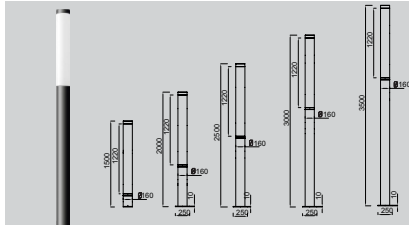

ECLIPSE

LED Bollard Light

DALI | ON/OFF

Wattage Range : **50W**
 Lumen Range : **3981lm**
 CCT : **2700K-4000K**
 CRI : **80/90**
 IP Rating : **IP65**
3 Step Macadam
 Material : **Die Cast Aluminium**
 Lifetime : **L70>50,000 hrs**
 Voltage : **220-240V AC**

Wattage	D	H
50W	160	1500
50W	160	2000
50W	160	2500
50W	160	3000
50W	160	3500

Optics : Symmetric

Application

The Eclipse Cylindrical Pole Light is a sleek and modern outdoor lighting solution designed for pathways, parks, commercial plazas, and streetscapes. Featuring a smooth cylindrical body, this pole light combines minimalist aesthetics with robust construction to provide both functional illumination and stylish appeal.

Option

IP68 Connectors

Anchor Bolt

BR-EC X R X XW X

50W

Round

Surface

Custom Grey Black White