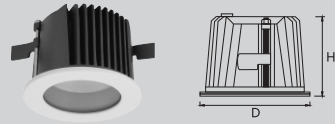

Felipe

LED Outdoor Recessed Downlight

DALI | ON/OFF

Wattage Range : **15W - 36W**
 Lumen Range : **1120 - 3360lm**
 CCT : **2700K-4000K**
 CRI : **80/90**
 IP Rating : **IP65**
3 Step Macadam
 Material : **Die Cast Aluminium**
 Lifetime : **L70>50,000 hrs**
 Voltage : **220-240V AC**

Wattage	D	H	C
15W	92	78	80
25W	123	92.5	110
36W	145	106	130

Optics : 15° | 24° | 36° | 38° | 45°

Application

Felipe LED Outdoor Recessed Downlight is a robust and elegant lighting solution designed for exterior and semi-exterior architectural applications. Engineered for durability and performance, the luminaire features a weather-resistant construction suitable for harsh outdoor conditions while maintaining a clean, modern aesthetic.