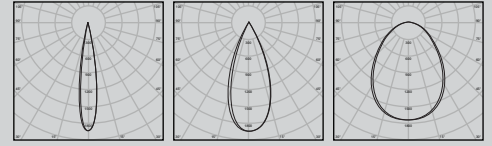

Felipe

LED Outdoor Recessed Downlight

DALI | ON/OFF

Wattage Range : **15W - 36W**
 Lumen Range : **1120 - 3360lm**
 CCT : **2700K-4000K**
 CRI : **80/90**
 IP Rating : **IP65**
3 Step Macadam
 Material : **Die Cast Aluminium**
 Lifetime : **L70>50,000 hrs**
 Voltage : **220-240V AC**

Wattage	D	H	C
15W	92	78	80
25W	123	92.5	110
36W	145	106	130

Optics : 15° | 24° | 36° | 38° | 45°

Application

Felipe LED Outdoor Recessed Downlight is a robust and elegant lighting solution designed for exterior and semi-exterior architectural applications. Engineered for durability and performance, the luminaire features a weather-resistant construction suitable for harsh outdoor conditions while maintaining a clean, modern aesthetic.