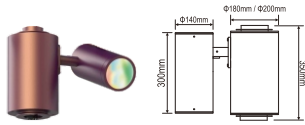

FLAIR

LED Decorative Pole Light

DALI | ON/OFF

	Wattage	D	H
Spot	12W	180/200	350
Spot	24W	180/200	350
Spot	36W	180/200	350
Decorative	50W	180/200	1200/2200

Optics : 15° | 24° | 36°

Wattage Range : **12-36W**
 Lumen Range : **1372-4186lm**
 CCT : **2700K-4000K**
 CRI : **80/90**
 IP Rating : **IP66**
3 Step Macadam
 Material : **Die Cast Aluminium**
 Lifetime : **L70>50,000 hrs**
 Voltage : **220-240V AC**

Application

Flair Decorative Pole is a contemporary outdoor lighting pole designed to combine functional illumination with a refined, architectural appearance for streetscapes and landscaped areas. It emphasizes visual character as much as performance, making it suitable for promenades, plazas, pathways, and residential developments.

Option

Gobo Lighting

IP68 Connectors

T-Connector

I-Connector

Anchor Bolt

BR-EC X R X XW X

12W-36W