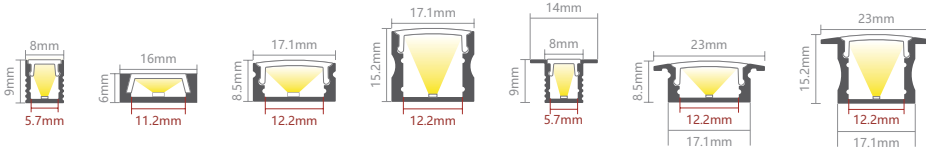

# FLEXI

LED Flexible Strip Light

DALI | ON/OFF

Wattage Range : **4.8W - 24W**  
 Lumen Range : **450 - 2616lm**  
 CCT : **2700K-6500K**  
 CRI : **80/90**  
 IP Rating : **IP20/IP65/IP67**  
**3** Step Macadam  
 Material : **Die Cast Aluminium**  
 Lifetime : **L70>50,000 hrs**  
 Voltage : **DC24V/48V**

Wattage	W	H
4.8W	8/10	1.8
7.2W	8/10	1.8
14.4W	8/10	1.8
19.2W	10	1.8
24W	10	1.8

## Application

Flexi is a flexible LED strip light designed to deliver efficient, uniform illumination with maximum installation versatility. Built on a slim, bendable PCB, Flexi can be easily shaped to follow straight lines, curves, and custom lighting details, making it ideal for architectural and decorative applications.

### Profiles

BR-FL X L X W X X

4.8W-24W

Linear

Bottom Side Direct

White

Wide

4000K 3000K 2700K