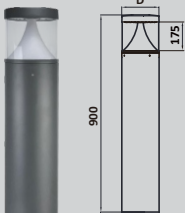

GLOW

LED Bollard Light

DALI | ON/OFF

Wattage Range : **12W - 25W**
 Lumen Range : **852 - 2250lm**
 CCT : **2700K-4000K**
 CRI : **80/90**
 IP Rating : **IP65**
3 Step Macadam
 Material : **Die Cast Aluminium**
 Lifetime : **L70>50,000 hrs**
 Voltage : **220-240V AC**

Wattage	D	H	H1
12W	100	400 600 900	53
15W	170	400 600 900	175
25W	170	400 600 900	175

Optics : Symmetric

Application

Glow Bollard Light is a sleek and contemporary outdoor lighting fixture designed to provide soft, uniform illumination for pathways, gardens, and landscaped areas. Its modern design enhances outdoor aesthetics while ensuring safety and visibility. With durable construction and energy-efficient LED technology.

OPTION

Diffused

Base Plate

IP68 Connectors

T-Connector

I-Connector

Anchor Bolt

BR-GL X R X XW X