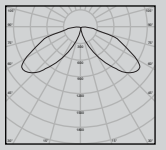

GLOW

LED Bollard Light

DALI | ON/OFF

Wattage Range : **12W - 25W**
 Lumen Range : **852 - 2250lm**
 CCT : **2700K-4000K**
 CRI : **80/90**
 IP Rating : **IP65**
3 Step Macadam
 Material : **Die Cast Aluminium**
 Lifetime : **L70>50,000 hrs**
 Voltage : **220-240V AC**

Wattage	D	H	H1
12W	100	400 600 900	53
15W	170	400 600 900	175
25W	170	400 600 900	175

Optics : Symmetric

Application

Glow Bollard Light is a sleek and contemporary outdoor lighting fixture designed to provide soft, uniform illumination for pathways, gardens, and landscaped areas. Its modern design enhances outdoor aesthetics while ensuring safety and visibility. With durable construction and energy-efficient LED technology.