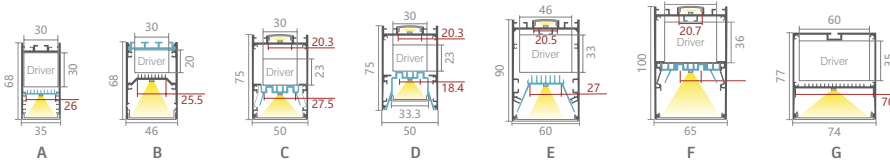

INFINITY

LED Surface Mounted Linear Downlight

DALI | ON/OFF

Wattage Range : **20W - 48W**
 Lumen Range : **2400 - 5760lm**
 CCT : **2700K-4000K**
 CRI : **80/90**
 IP Rating : **IP20/IP44**
3 Step Macadam
 Material : **Die Cast Aluminium**
 Lifetime : **L70>50,000 hrs**
 Voltage : **220-240V AC**

Wattage	L	W	H
20W	1204	35	70
36W	1204	50	70
48W	1204	75	75

Application

Infinity LED Linear Profile Surface Mounted/Suspended Light offers sleek, modern linear illumination with a surface-mounted design, perfect for contemporary interiors. This energy-efficient LED fixture provides uniform, glare-free light ideal for offices, retail spaces, and residential areas. Its slim profile and durable construction ensure easy installation and long-lasting performance.

Accessories

Hanging Installation

Splice Installation

Size On Request

BR-IN X L X X D W X

20W-48W

Linear

Suspended Surface