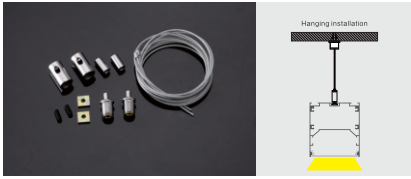

INFINITY

LED Surface Mounted Linear Downlight

DALI | ON/OFF

Wattage Range : **20W - 48W**
 Lumen Range : **2400 - 5760lm**
 CCT : **2700K-4000K**
 CRI : **80/90**
 IP Rating : **IP20/IP44**
3 Step Macadam
 Material : **Die Cast Aluminium**
 Lifetime : **L70>50,000 hrs**
 Voltage : **220-240V AC**

Wattage	L	W	H
20W	1204	35	70
36W	1204	50	70
48W	1204	75	75

Application

Infinity LED Linear Profile Surface Mounted/Suspended Light offers sleek, modern linear illumination with a surface-mounted design, perfect for contemporary interiors. This energy-efficient LED fixture provides uniform, glare-free light ideal for offices, retail spaces, and residential areas. Its slim profile and durable construction ensure easy installation and long-lasting performance.

Accessories

Hanging Installation

Splice Installation

Size On Request

BR-IN X L X X D W X

20W-48W

Linear

Suspended Surface