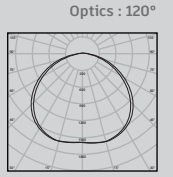

INFINITY

LED Surface Mounted Linear Downlight

DALI | ON/OFF

Wattage Range : **20W - 48W**
 Lumen Range : **2400 - 5760lm**
 CCT : **2700K-4000K**
 CRI : **80/90**
 IP Rating : **IP20/IP44**
3 Step Macadam
 Material : **Die Cast Aluminium**
 Lifetime : **L70>50,000 hrs**
 Voltage : **220-240V AC**

Wattage	L	W	H
20W	1204	35	70
36W	1204	50	70
48W	1204	75	75

Application

Infinity LED Linear Profile Surface Mounted/Suspended Light offers sleek, modern linear illumination with a surface-mounted design, perfect for contemporary interiors. This energy-efficient LED fixture provides uniform, glare-free light ideal for offices, retail spaces, and residential areas. Its slim profile and durable construction ensure easy installation and long-lasting performance.