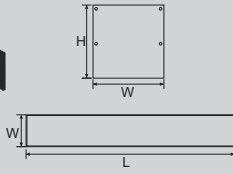

INFINITY

LED Surface Mounted Linear Downlight

DALI | ON/OFF

Wattage Range : **20W - 48W**
 Lumen Range : **2400 - 5760lm**
 CCT : **2700K-4000K**
 CRI : **80/90**
 IP Rating : **IP20/IP44**
3 Step Macadam
 Material : **Die Cast Aluminium**
 Lifetime : **L70>50,000 hrs**
 Voltage : **220-240V AC**

Wattage	L	W	H
20W	1204	35	70
36W	1204	50	70
48W	1204	75	75

Application

Infinity LED Linear Profile Surface Mounted/Suspended Light offers sleek, modern linear illumination with a surface-mounted design, perfect for contemporary interiors. This energy-efficient LED fixture provides uniform, glare-free light ideal for offices, retail spaces, and residential areas. Its slim profile and durable construction ensure easy installation and long-lasting performance.

Accessories

Hanging Installation

Splice Installation

Size On Request

BR-IN X L X X D W X

20W-48W

Linear

Suspended Surface