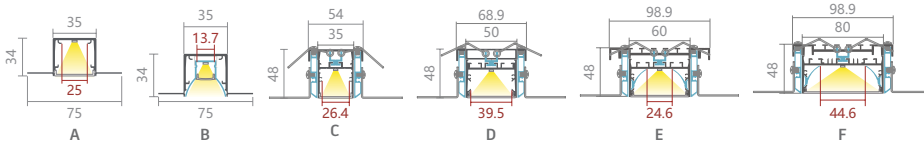

INFINITY R

LED Recessed Linear Downlight

DALI | ON/OFF

Wattage Range : **10W - 48W**
 Lumen Range : **1200 - 5760lm**
 CCT : **2700K-4000K**
 CRI : **80/90**
 IP Rating : **IP20/IP44**
3 Step Macadam
 Material : **Die Cast Aluminium**
 Lifetime : **L70>50,000 hrs**
 Voltage : **220-240V AC**

Wattage	L	W	H
10W	1000	45	20
20W	1000	45	20
36W	1000	45	20
48W	1000	45	20

Application

Infinity R is a sleek and versatile recessed linear profile light designed to deliver clean, continuous illumination with a refined architectural finish. Available in both trimless and trim versions, the luminaire integrates seamlessly into ceilings, creating uninterrupted lines of light that enhance modern interior spaces.

Accessories

Splice Installation

Size On Request

BR-IN	X	L	X	D	WX
10W-48W					
Linear					
Recessed					
Custom	Grey	Black	White		
	A	B	C	D	E
					Wide
					4000K
					3000K
					2700K