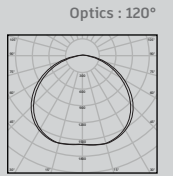

INFINITY R

LED Recessed Linear Downlight

DALI | ON/OFF

Wattage Range : **10W - 48W**
 Lumen Range : **1200 - 5760lm**
 CCT : **2700K-4000K**
 CRI : **80/90**
 IP Rating : **IP20/IP44**
3 Step Macadam
 Material : **Die Cast Aluminium**
 Lifetime : **L70>50,000 hrs**
 Voltage : **220-240V AC**

Wattage	L	W	H
10W	1000	45	20
20W	1000	45	20
36W	1000	45	20
48W	1000	45	20

Application

Infinity R is a sleek and versatile recessed linear profile light designed to deliver clean, continuous illumination with a refined architectural finish. Available in both trimless and trim versions, the luminaire integrates seamlessly into ceilings, creating uninterrupted lines of light that enhance modern interior spaces.