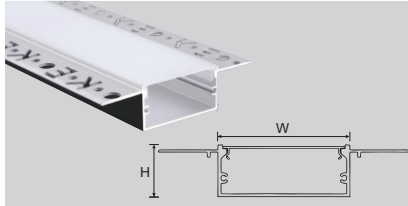

INFINITY R

LED Recessed Linear Downlight

DALI | ON/OFF

Wattage Range : **10W - 48W**
 Lumen Range : **1200 - 5760lm**
 CCT : **2700K-4000K**
 CRI : **80/90**
 IP Rating : **IP20/IP44**
3 Step Macadam
 Material : **Die Cast Aluminium**
 Lifetime : **L70>50,000 hrs**
 Voltage : **220-240V AC**

Wattage	L	W	H
10W	1000	45	20
20W	1000	45	20
36W	1000	45	20
48W	1000	45	20

Application

Infinity R is a sleek and versatile recessed linear profile light designed to deliver clean, continuous illumination with a refined architectural finish. Available in both trimless and trim versions, the luminaire integrates seamlessly into ceilings, creating uninterrupted lines of light that enhance modern interior spaces.

Accessories

Splice Installation

Size On Request

BR-IN	X	L	X	D	WX
10W-48W					
Linear					
Recessed					
Custom	Grey	Black	White		
	A	B	C	D	E
					Wide
					4000K
					3000K
					2700K