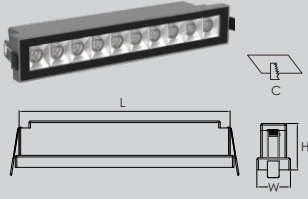

JeziT

LED Outdoor Linear Recessed Downlight

DALI | ON/OFF

Wattage Range : **6W - 24W**
 Lumen Range : **490 - 1680lm**
 CCT : **2700K-4000K**
 CRI : **80/90**
 IP Rating : **IP65**
3 Step Macadam
 Material : **Die Cast Aluminium**
 Lifetime : **L70>50,000 hrs**
 Voltage : **220-240V AC**

Wattage	L	W	H	C
6W	108	43.5	60	98x33.5
12W	148	43.5	60	138x33.5
24W	283	43.5	60	273x33.5

Optics : 15° | 24° | 36° | 38° | 45°

Application

JeziT LED Outdoor Linear Recessed Downlight is a durable and architecturally refined lighting solution designed for exterior and semi-exterior applications. With its slim linear profile and recessed installation, the luminaire integrates seamlessly into ceilings and soffits, delivering clean, modern illumination while withstanding demanding outdoor conditions.

Finish

BR-JE X R T X XX

6W-24W

Linear

Trim

Custom Grey Black White

Narrow Medium Wide

4000K 3000K 2700K