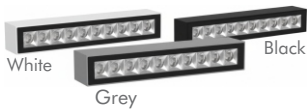

JeziT

LED Outdoor Linear Recessed Downlight

DALI | ON/OFF

Wattage Range : **6W - 24W**
 Lumen Range : **490 - 1680lm**
 CCT : **2700K-4000K**
 CRI : **80/90**
 IP Rating : **IP65**
3 Step Macadam
 Material : **Die Cast Aluminium**
 Lifetime : **L70>50,000 hrs**
 Voltage : **220-240V AC**

Wattage	L	W	H	C
6W	108	43.5	60	98x33.5
12W	148	43.5	60	138x33.5
24W	283	43.5	60	273x33.5

Optics : 15° | 24° | 36° | 38° | 45°

Application

JeziT LED Outdoor Linear Recessed Downlight is a durable and architecturally refined lighting solution designed for exterior and semi-exterior applications. With its slim linear profile and recessed installation, the luminaire integrates seamlessly into ceilings and soffits, delivering clean, modern illumination while withstanding demanding outdoor conditions.

Finish

BR-JE X R T X XX

6W-24W

Linear

Trim

Custom Grey Black White

Narrow Medium Wide

4000K 3000K 2700K