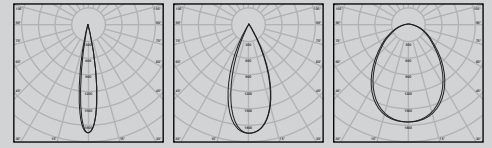

JeziT

LED Outdoor Linear Recessed Downlight

DALI | ON/OFF

Wattage Range : **6W - 24W**
 Lumen Range : **490 - 1680lm**
 CCT : **2700K-4000K**
 CRI : **80/90**
 IP Rating : **IP65**
3 Step Macadam
 Material : **Die Cast Aluminium**
 Lifetime : **L70>50,000 hrs**
 Voltage : **220-240V AC**

Wattage	L	W	H	C
6W	108	43.5	60	98x33.5
12W	148	43.5	60	138x33.5
24W	283	43.5	60	273x33.5

Optics : 15° | 24° | 36° | 38° | 45°

Application

JeziT LED Outdoor Linear Recessed Downlight is a durable and architecturally refined lighting solution designed for exterior and semi-exterior applications. With its slim linear profile and recessed installation, the luminaire integrates seamlessly into ceilings and soffits, delivering clean, modern illumination while withstanding demanding outdoor conditions.