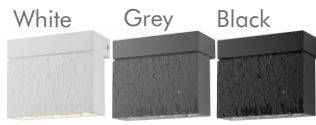

JeziT

LED Outdoor Linear Recessed Downlight

DALI | ON/OFF

Wattage Range : **6W - 24W**
 Lumen Range : **490 - 1680lm**
 CCT : **2700K-4000K**
 CRI : **80/90**
 IP Rating : **IP65**
3 Step Macadam
 Material : **Die Cast Aluminium**
 Lifetime : **L70>50,000 hrs**
 Voltage : **220-240V AC**

Wattage	L	W	H	C
6W	108	43.5	60	98x33.5
12W	148	43.5	60	138x33.5
24W	283	43.5	60	273x33.5

Optics : 15° | 24° | 36° | 38° | 45°

Application

JeziT LED Outdoor Linear Recessed Downlight is a durable and architecturally refined lighting solution designed for exterior and semi-exterior applications. With its slim linear profile and recessed installation, the luminaire integrates seamlessly into ceilings and soffits, delivering clean, modern illumination while withstanding demanding outdoor conditions.

Finish

BR-JE X R T X XX

6W-24W

Linear

Trim

Custom Grey Black White

Narrow Medium Wide

4000K 3000K 2700K