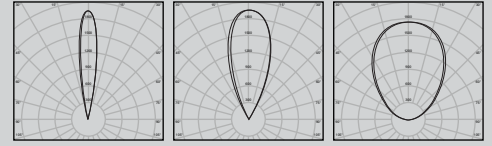

KUNO

LED In-ground Up-light

DALI | ON/OFF

Wattage Range : **2W - 15W**
 Lumen Range : **120 - 1300lm**
 CCT : **2700K-6500K**
 CRI : **80/90**
 IP Rating : **IP67**
 3 Step Macadam
 Material : **SS & Die Cast Aluminium**
 Lifetime : **L70>50,000 hrs**
 Voltage : **DC24V | 220-240V**

Wattage	D	H	C
2W	32	50	28.5x70
4W	42	65	37x85
7W	65	80	56x105
10W	80	90	71x115
15W	100	106	88x135

Optics : 5° | 10° | 15° | 20° | 30° | 40° | 60°

Application

Kuno Uplights are compact, high-performance outdoor fixtures designed to create precise and elegant upward illumination. Their small size allows discreet integration into landscapes, pathways, and architectural details, while delivering powerful, focused LED light. Built with durable materials and high IP protection.