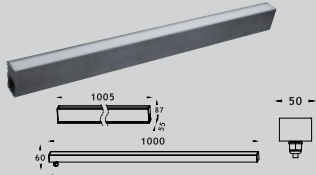

# LINE D

LED Inground Linear Floor Marker

DALI | ON/OFF

Wattage Range : **9W - 35W**  
 Lumen Range : **695 - 2780lm**  
 CCT : **2700K-6500K**  
 CRI : **80/90**  
 IP Rating : **IP67**  
**3** Step Macadam  
 Material : **Die Cast Aluminium**  
 Lifetime : **L70>50,000 hrs**  
 Voltage : **DC24V | 220-240V**

Wattage	L	W	H	C
9W	275	50	60	55x87
24W	500	50	60	55x87
35W	1000	50	60	55x87

## Application

Line D Diffused Linear Floor Marker is a sleek, low-profile lighting solution designed to provide subtle, continuous illumination along pathways, corridors, and architectural boundaries. Its diffused LED light creates a smooth, glare-free glow, enhancing safety and visual guidance while adding a refined aesthetic touch. Engineered for durability and seamless floor integration.