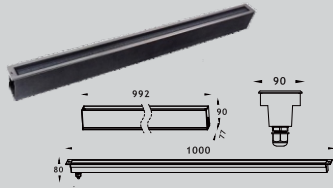

# LINE LR

LED Inground Linear Uplight

DALI | ON/OFF

Wattage Range : **12W - 48W**  
 Lumen Range : **700 - 2780lm**  
 CCT : **2700K-6500K**  
 CRI : **80/90**  
 IP Rating : **IP67**  
**3** Step Macadam  
 Material : **Die Cast Aluminium**  
 Lifetime : **L70>50,000 hrs**  
 Voltage : **DC24V | 220-240V**

Wattage	L	W	H	C
12W	300	55	80	55x90
24W	500	55	80	55x90
48W	1000	55	80	55x90

Optics : 15° | 20° | 30° | 45° | 60° | 10°\*30° | 10°\*45° | 15°\*45° | 10°\*60°

## Application

Line LR is a compact linear recessed light designed for precise, uniform illumination in modern architectural spaces. Its sleek, minimal profile integrates seamlessly into ceilings or walls, delivering clean lines and consistent light output. Ideal for accent, pathway, or ambient lighting, Line LR combines efficient LED technology with a refined design.

### IP68 Connectors

T-Connector

I-Connector

BR-LLR X R X X X X

12W-48W

Linear

Trim

SS plate