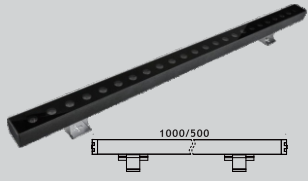

LINE L

LED Surface Mounted Linear Wall Washer

DALI | ON/OFF

Wattage Range : **24W - 48W**
 Lumen Range : **1390 - 2870lm**
 CCT : **2700K-6500K**
 CRI : **80/90**
 IP Rating : **IP66**
3 Step Macadam
 Material : **Die Cast Aluminium**
 Lifetime : **L70>50,000 hrs**
 Voltage : **DC24V | 220-240V**

Wattage	L	W	H1	H1
24W	500	50	35	86
48W	1000	50	35	86

Optics : 15° | 20° | 30° | 45° | 10°65°

Application

Line L Linear Surface Mounted Wall Washer Light is a modern lighting fixture designed to deliver smooth, even illumination across vertical surfaces. Its sleek, linear design allows for easy surface mounting on walls, enhancing architectural features and creating visually striking effects. Ideal for commercial and residential spaces.