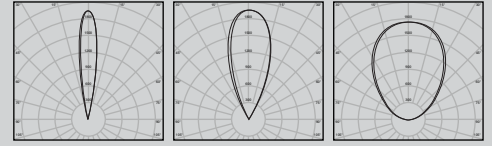

LINE L

LED Surface Mounted Linear Wall Washer

DALI | ON/OFF

Wattage Range : **24W - 48W**
 Lumen Range : **1390 - 2870lm**
 CCT : **2700K-6500K**
 CRI : **80/90**
 IP Rating : **IP66**
3 Step Macadam
 Material : **Die Cast Aluminium**
 Lifetime : **L70>50,000 hrs**
 Voltage : **DC24V | 220-240V**

Wattage	L	W	H1	H1
24W	500	50	35	86
48W	1000	50	35	86

Optics : 15° | 20° | 30° | 45° | 10°65°

Application

Line L Linear Surface Mounted Wall Washer Light is a modern lighting fixture designed to deliver smooth, even illumination across vertical surfaces. Its sleek, linear design allows for easy surface mounting on walls, enhancing architectural features and creating visually striking effects. Ideal for commercial and residential spaces.

Linear

Surface

Aluminium

Narrow Medium Wide

RGB 6500K 4000K 3000K 2700K