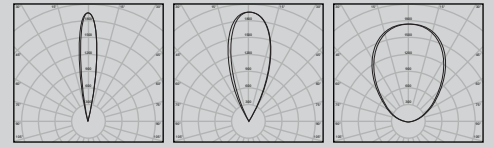

LINE MR

LED Inground Linear Uplight

DALI | ON/OFF

Wattage Range : **12W - 48W**
 Lumen Range : **700 - 2780lm**
 CCT : **2700K-6500K**
 CRI : **80/90**
 IP Rating : **IP67**
3 Step Macadam
 Material : **Die Cast Aluminium**
 Lifetime : **L70>50,000 hrs**
 Voltage : **DC24V | 220-240V**

Wattage	L	W	H	C
12W	275	55	80	55x90
24W	500	55	80	55x90
48W	1000	55	80	55x90

Optics : 15° | 20° | 30° | 45° | 60° | 10°*30° | 10°*45° | 15°*45° | 10°*60°

Application

Line MR Linear Recessed Uplighter is a slim, architectural lighting solution designed to create elegant upward illumination from floor or wall recesses. Its minimalist linear form blends seamlessly into the surface, providing smooth, uniform light that highlights walls, columns, and architectural features. Engineered with durable materials and efficient LED technology.

12W-48W

Linear

Trim

SS plate

Narrow Medium Wide

RGB 6500K 4000K 3000K 2700K