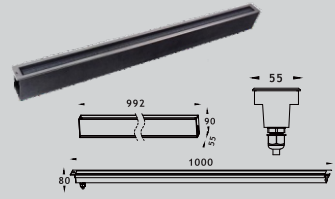

LINE MR

LED Inground Linear Uplight

DALI | ON/OFF

Wattage Range : **12W - 48W**
 Lumen Range : **700 - 2780lm**
 CCT : **2700K-6500K**
 CRI : **80/90**
 IP Rating : **IP67**
3 Step Macadam
 Material : **Die Cast Aluminium**
 Lifetime : **L70>50,000 hrs**
 Voltage : **DC24V | 220-240V**

Wattage	L	W	H	C
12W	275	55	80	55x90
24W	500	55	80	55x90
48W	1000	55	80	55x90

Optics : 15° | 20° | 30° | 45° | 60° | 10°*30° | 10°*45° | 15°*45° | 10°*60°

Application

Line MR Linear Recessed Uplighter is a slim, architectural lighting solution designed to create elegant upward illumination from floor or wall recesses. Its minimalist linear form blends seamlessly into the surface, providing smooth, uniform light that highlights walls, columns, and architectural features. Engineered with durable materials and efficient LED technology.