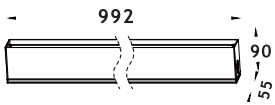

Accessories

Backbox