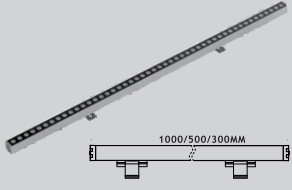

# LINE M

LED Surface Mounted Linear Wall Washer

DALI | ON/OFF

Wattage Range : **6W - 48W**  
 Lumen Range : **720 - 3800lm**  
 CCT : **2700K-6500K**  
 CRI : **80/90**  
 IP Rating : **IP66**  
**3 Step Macadam**  
 Material : **Die Cast Aluminium**  
 Lifetime : **L70>50,000 hrs**  
 Voltage : **DC24V | 220-240V**

Wattage	L	W	H1	H1
6W-9W	300	42	36.5	78
12W-18W	500	42	36.5	78
24W-48W	1000	42	36.5	78

Optics : 10° | 24° | 36° | 60° | 15\*45° | 10\*60°

## Application

Line M Linear Surface Mounted Wall Washer Light is a modern lighting fixture designed to deliver smooth, even illumination across vertical surfaces. Its sleek, linear design allows for easy surface mounting on walls, enhancing architectural features and creating visually striking effects. Ideal for commercial and residential spaces.