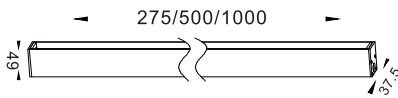

Accessories

Backbox