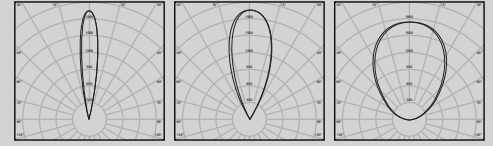

LINE SR

LED Inground Linear Uplight

DALI | ON/OFF

Wattage Range : **9W - 36W**
 Lumen Range : **610 - 2450lm**
 CCT : **2700K-6500K**
 CRI : **80/90**
 IP Rating : **IP67**
3 Step Macadam
 Material : **Die Cast Aluminium**
 Lifetime : **L70>50,000 hrs**
 Voltage : **DC24V**

Wattage	L	W	H	C
9W	275	32	32	37.5x49
24W	500	32	32	37.5x49
36W	1000	32	32	37.5x49

Optics : 15° | 20° | 30° | 45° | 60° | 10°*30° | 10°*45° | 15°*45° | 10°*60°

Application

Line SR Linear Recessed Uplighter is a slim, architectural lighting solution designed to create elegant upward illumination from floor or wall recesses. Its minimalist linear form blends seamlessly into the surface, providing smooth, uniform light that highlights walls, columns, and architectural features. Engineered with durable materials and efficient LED technology.