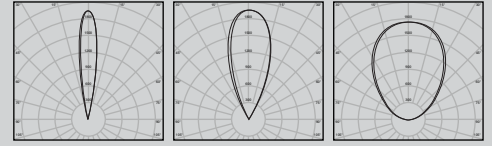

LINE S

LED Surface Mounted Linear Wall Washer

DALI | ON/OFF

Wattage Range : **6W - 28W**
 Lumen Range : **700 - 2380lm**
 CCT : **2700K-6500K**
 CRI : **80/90**
 IP Rating : **IP 66**
3 Step Macadam
 Material : **Die Cast Aluminium**
 Lifetime : **L70>50,000 hrs**
 Voltage : **DC24V | 220-240V**

Wattage	L	W	H1	H1
6W-10W	300	25	23	56
9W-14W	500	25	23	56
18W-28W	1000	25	23	56

Optics : 15° | 20° | 30° | 45° | 10°65°

Application

Line S Linear Surface Mounted Wall Washer Light is a modern lighting fixture designed to deliver smooth, even illumination across vertical surfaces. Its sleek, linear design allows for easy surface mounting on walls, enhancing architectural features and creating visually striking effects. Ideal for commercial and residential spaces.