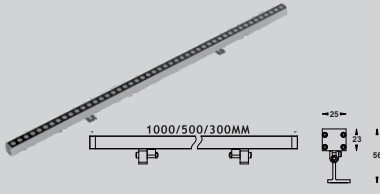

LINE S

LED Surface Mounted Linear Wall Washer

DALI | ON/OFF

Wattage Range : **6W - 28W**
 Lumen Range : **700 - 2380lm**
 CCT : **2700K-6500K**
 CRI : **80/90**
 IP Rating : **IP 66**
3 Step Macadam
 Material : **Die Cast Aluminium**
 Lifetime : **L70>50,000 hrs**
 Voltage : **DC24V | 220-240V**

Wattage	L	W	H1	H1
6W-10W	300	25	23	56
9W-14W	500	25	23	56
18W-28W	1000	25	23	56

Optics : 15° | 20° | 30° | 45° | 10°65°

Application

Line S Linear Surface Mounted Wall Washer Light is a modern lighting fixture designed to deliver smooth, even illumination across vertical surfaces. Its sleek, linear design allows for easy surface mounting on walls, enhancing architectural features and creating visually striking effects. Ideal for commercial and residential spaces.

Accessories

Wall Washer Hood

Glare Control

Honey Comb

IP68 Connectors

T-Connector

I-Connector

BR-LS X L X X X X

6W-28W

Linear

Surface

Aluminium

Narrow Medium Wide

RGB 6500K 4000K 3000K 2700K