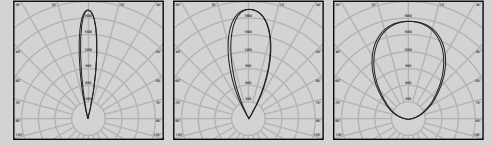

LINE XL

LED Surface Mounted Linear Wall Washer

DALI | ON/OFF

Wattage Range : **36W - 72W**
 Lumen Range : **2080 - 4180lm**
 CCT : **2700K-6500K**
 CRI : **80/90**
 IP Rating : **IP66**
3 Step Macadam
 Material : **Die Cast Aluminium**
 Lifetime : **L70>50,000 hrs**
 Voltage : **DC24V | 220-240V**

| Wattage | L | W | H1 | H1 |
|---------|------|----|----|-----|
| 36 | 500 | 72 | 50 | 102 |
| 72W | 1000 | 72 | 50 | 102 |

Optics : 10° | 24° | 36° | 60° | 15*45° | 10*60°

Application

Line XL Linear Surface Mounted Wall Washer Light is a modern lighting fixture designed to deliver smooth, even illumination across vertical surfaces. Its sleek, linear design allows for easy surface mounting on walls, enhancing architectural features and creating visually striking effects. Ideal for commercial and residential spaces.

Linear

Surface

Aluminium

Narrow Medium Wide

RGB 6500K 4000K 3000K 2700K