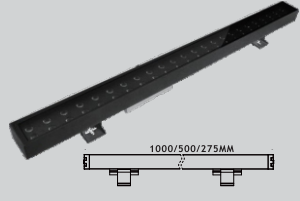

LINE XL

LED Surface Mounted Linear Wall Washer

DALI | ON/OFF

Wattage Range : **36W - 72W**
 Lumen Range : **2080 - 4180lm**
 CCT : **2700K-6500K**
 CRI : **80/90**
 IP Rating : **IP66**
3 Step Macadam
 Material : **Die Cast Aluminium**
 Lifetime : **L70>50,000 hrs**
 Voltage : **DC24V | 220-240V**

| Wattage | L | W | H1 | H1 |
|---------|------|----|----|-----|
| 36 | 500 | 72 | 50 | 102 |
| 72W | 1000 | 72 | 50 | 102 |

Optics : 10° | 24° | 36° | 60° | 15*45° | 10*60°

Application

Line XL Linear Surface Mounted Wall Washer Light is a modern lighting fixture designed to deliver smooth, even illumination across vertical surfaces. Its sleek, linear design allows for easy surface mounting on walls, enhancing architectural features and creating visually striking effects. Ideal for commercial and residential spaces.

Accessories

Glare Control

Honey Comb

IP68 Connectors

T-Connector

I-Connector

BR-LX X L X X X X

36W-72W