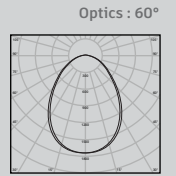

Wattage	D	H	C
8W	95	55	85
10W	108	55	93
18W	145	77	130
25W	172	90	158

Application

Loro provides versatile, high-performance lighting for large spaces, available in multiple dimensions and wattages.

Accessories