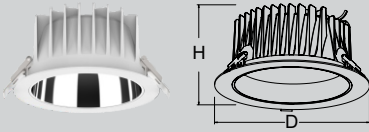

LORO

LED Recessed Downlight

DALI | ON/OFF

Wattage Range : **8W - 25W**
 Lumen Range : **750 - 2800lm**
 CCT : **2700K-4000K**
 CRI : **80/90**
 IP Rating : **IP20/IP54**
3 Step Macadam
 Material : **Die Cast Aluminium**
 Lifetime : **L70>50,000 hrs**
 Voltage : **220-240V AC**

Wattage	D	H	C
8W	95	55	85
10W	108	55	93
18W	145	77	130
25W	172	90	158

Application

Loro provides versatile, high-performance lighting for large spaces, available in multiple dimensions and wattages.

Accessories