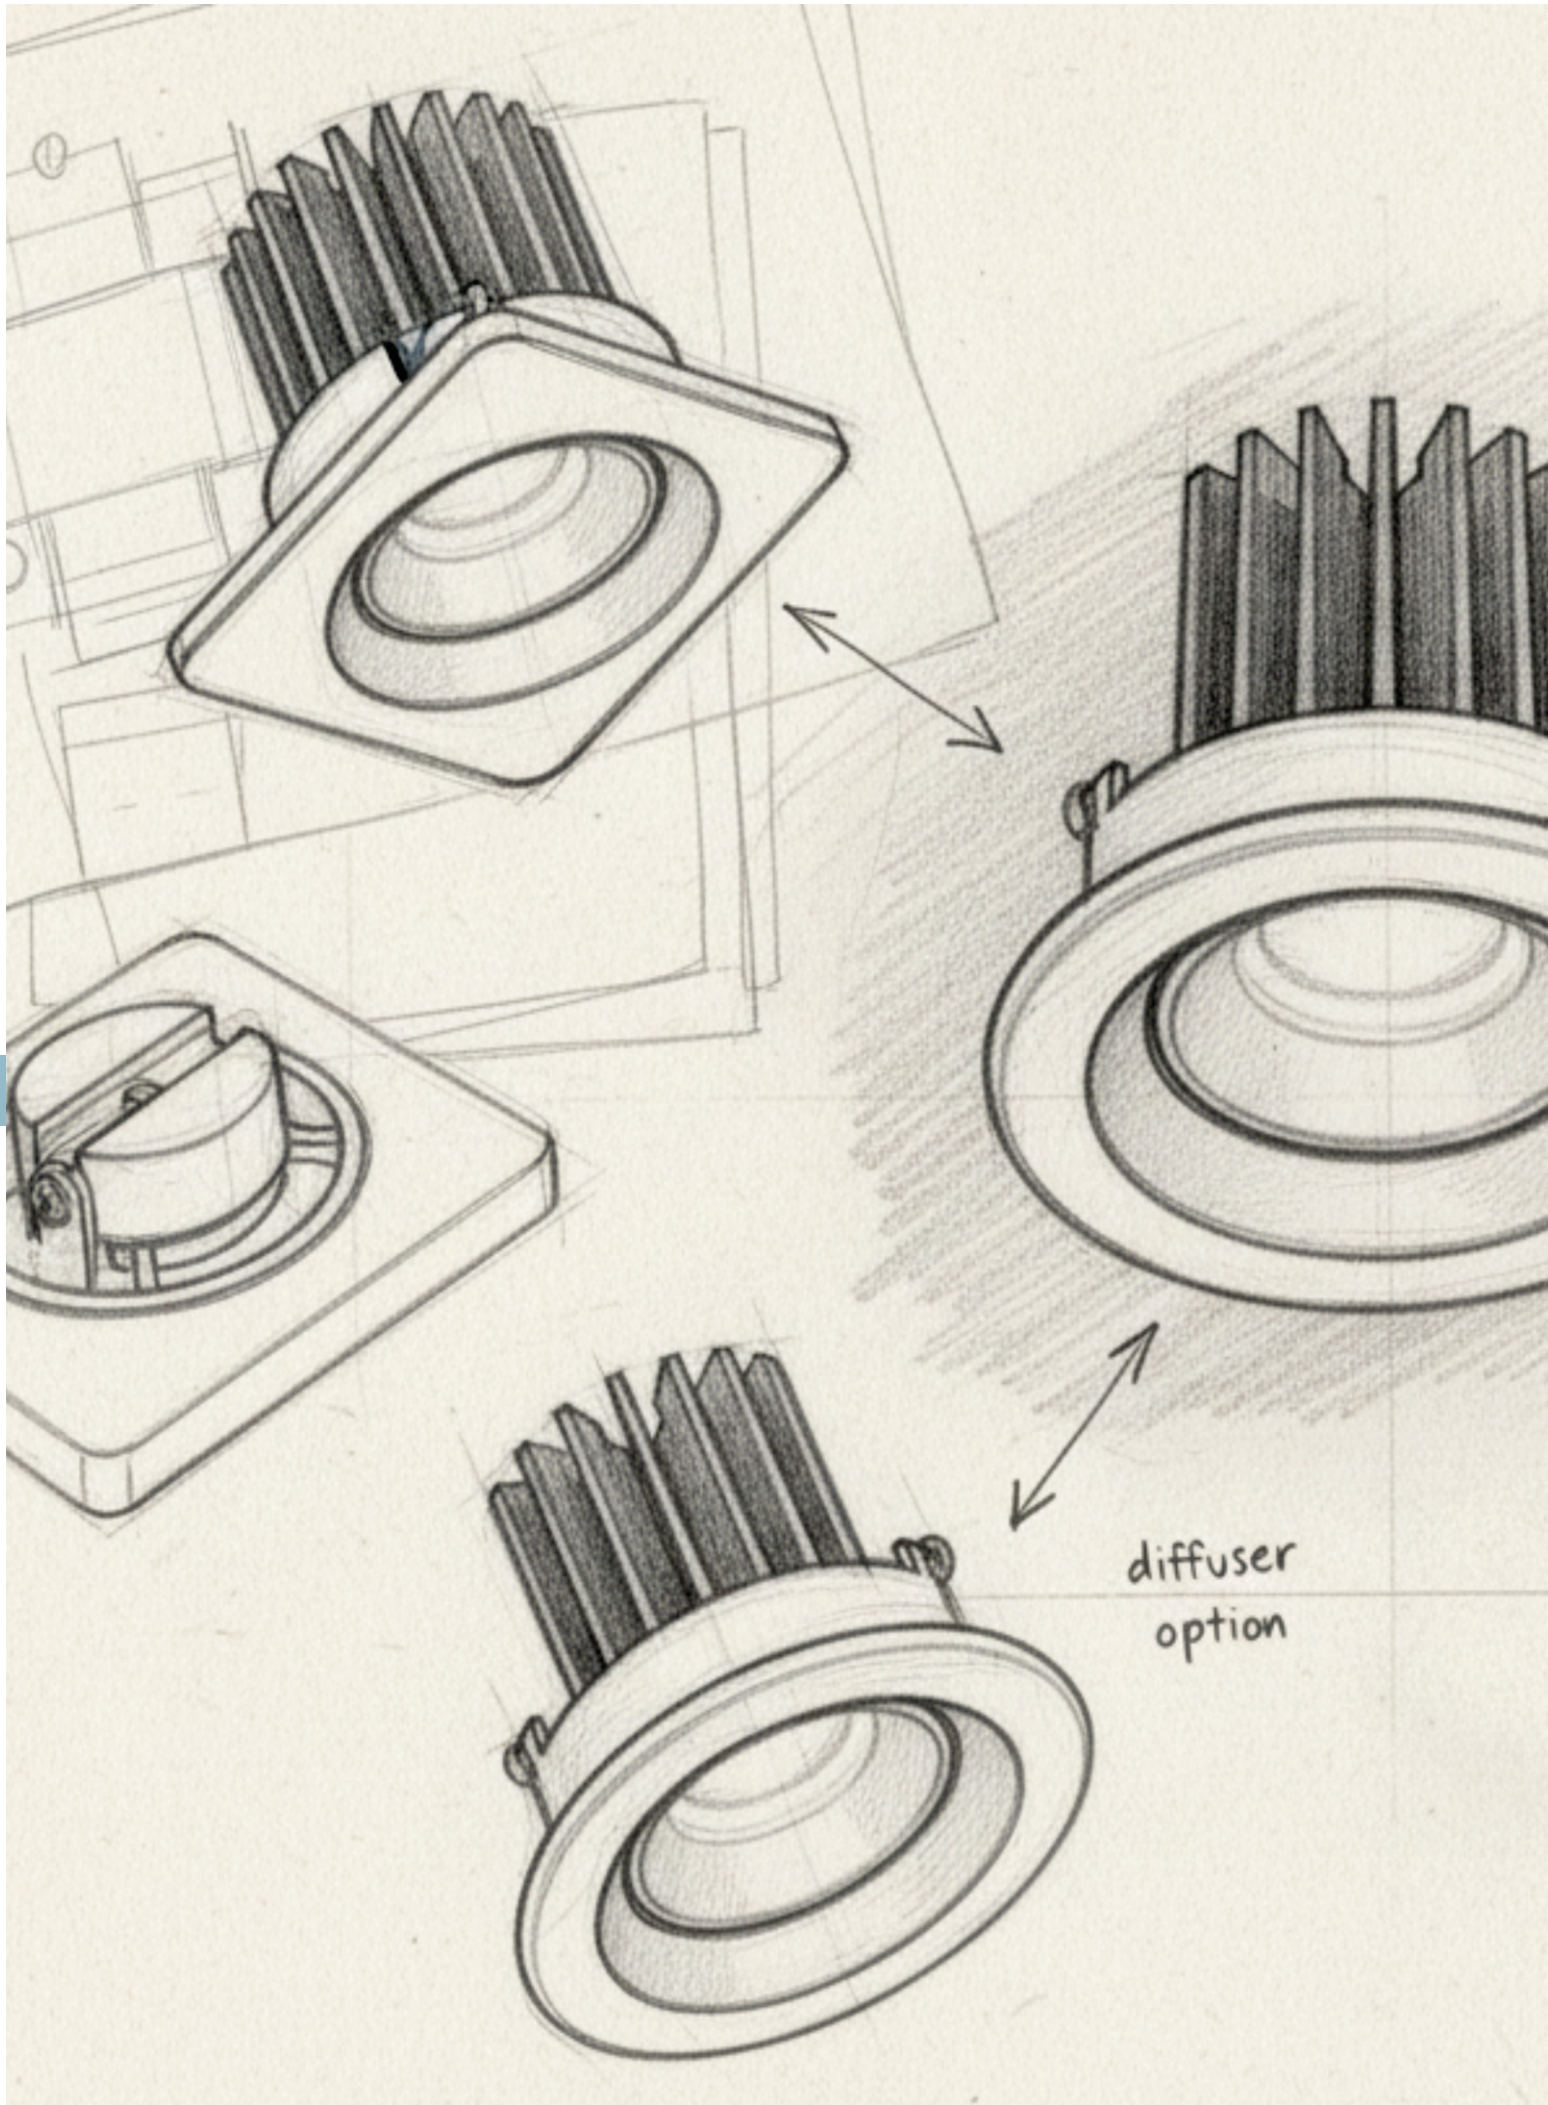

diffuser
option