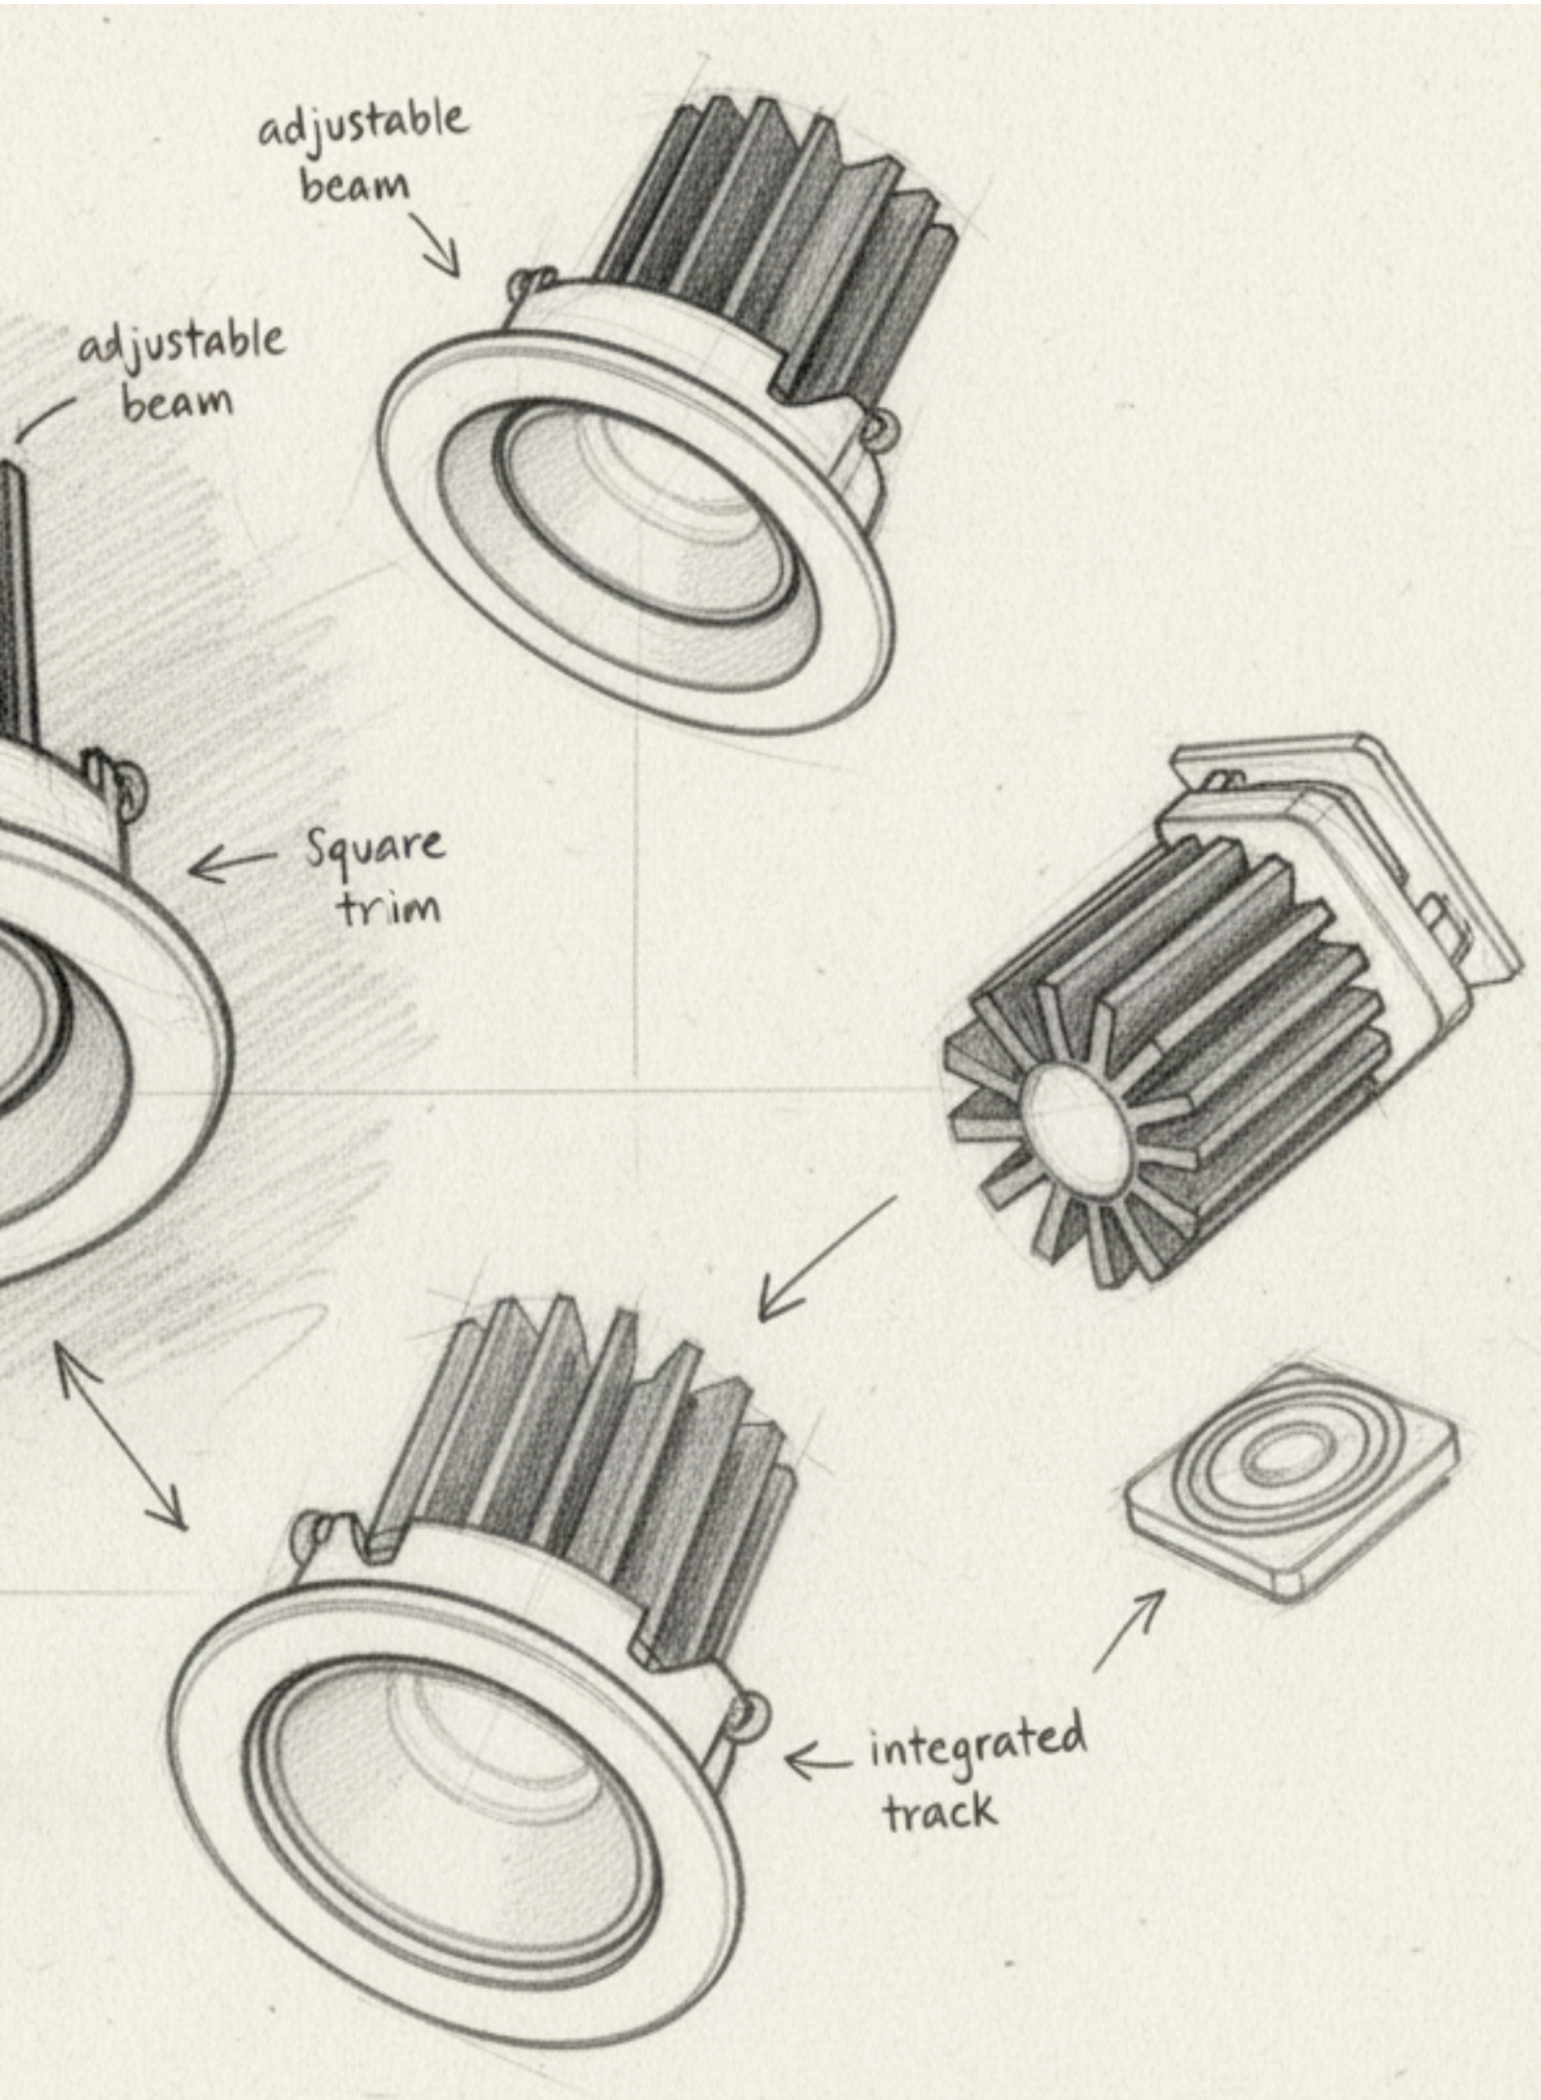

Wattage	D	H	C
8W	85	72	75
15W	85	76	75
10W	105	67	90
15W	105	88	90
25W	105	114	90

Optics : 15° | 24° | 36° | 38° | 45° | 50° | 60°

Application

The Loro Adj is a versatile and high-performance adjustable downlight designed to provide precise and efficient lighting solutions for commercial and residential spaces. Featuring a sleek, modern design, this downlight allows for easy directional adjustment to highlight architectural elements, artwork, or task areas.

WH

Narrow Medium Wide

4000K 3000K 2700K

diffuser
option

adjustable beam

adjustable beam

square trim

integrated track