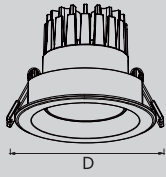

LORO ADJ

LED Recessed Downlight

DALI | ON/OFF

Wattage Range : **8W - 25W**
 Lumen Range : **800 - 2500lm**
 CCT : **2700K-4000K**
 CRI : **80/90**
 IP Rating : **IP20/IP65**
3 Step Macadam
 Material : **Die Cast Aluminium**
 Lifetime : **L70>50,000 hrs**
 Voltage : **220-240V AC**

Wattage	D	H	C
8W	85	72	75
15W	85	76	75
10W	105	67	90
15W	105	88	90
25W	105	114	90

Optics : 15° | 24° | 36° | 38° | 45° | 50° | 60°

Application

The Loro Adj is a versatile and high-performance adjustable downlight designed to provide precise and efficient lighting solutions for commercial and residential spaces. Featuring a sleek, modern design, this downlight allows for easy directional adjustment to highlight architectural elements, artwork, or task areas.