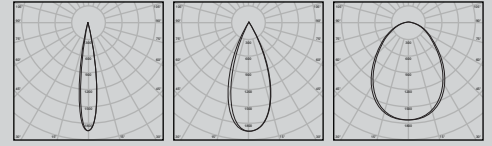

LORO ADJ

LED Recessed Downlight

DALI | ON/OFF

Wattage Range : **8W - 25W**
 Lumen Range : **800 - 2500lm**
 CCT : **2700K-4000K**
 CRI : **80/90**
 IP Rating : **IP20/IP65**
3 Step Macadam
 Material : **Die Cast Aluminium**
 Lifetime : **L70>50,000 hrs**
 Voltage : **220-240V AC**

Wattage	D	H	C
8W	85	72	75
15W	85	76	75
10W	105	67	90
15W	105	88	90
25W	105	114	90

Optics : 15° | 24° | 36° | 38° | 45° | 50° | 60°

Application

The Loro Adj is a versatile and high-performance adjustable downlight designed to provide precise and efficient lighting solutions for commercial and residential spaces. Featuring a sleek, modern design, this downlight allows for easy directional adjustment to highlight architectural elements, artwork, or task areas.