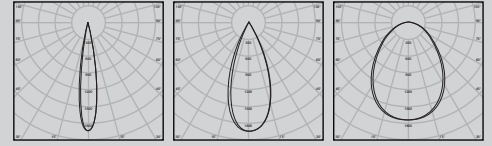

# LORO P

LED Recessed Downlight

DALI | ON/OFF

Wattage Range : **6W - 10W**  
 Lumen Range : **600 - 1100lm**  
 CCT : **2700K-4000K**  
 CRI : **80/90**  
 IP Rating : **IP20/IP44**  
**3** Step Macadam  
 Material : **Die Cast Aluminium**  
 Lifetime : **L70>50,000 hrs**  
 Voltage : **220-240V AC**

Wattage	D	H	C
6W	87	44	80
8W	87	44	80
10W	87	44	80

Optics : 15° | 24° | 36° | 38° | 45°