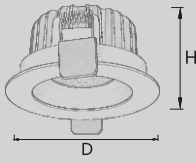

# LORO P

LED Recessed Downlight

DALI | ON/OFF

Wattage Range : **6W - 10W**  
 Lumen Range : **600 - 1100lm**  
 CCT : **2700K-4000K**  
 CRI : **80/90**  
 IP Rating : **IP20/IP44**  
**3** Step Macadam  
 Material : **Die Cast Aluminium**  
 Lifetime : **L70>50,000 hrs**  
 Voltage : **220-240V AC**

Wattage	D	H	C
6W	87	44	80
8W	87	44	80
10W	87	44	80

Optics : 15° | 24° | 36° | 38° | 45°