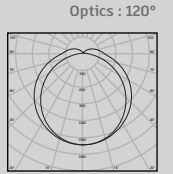

LUKE

LED Bulkhead Light

DALI | ON/OFF

Wattage Range : **15W - 35W**
Lumen Range : **1800 - 3850lm**
CCT : **2700K-6500K**
CRI : **80/90**
IP Rating : **IP66**
3 Step Macadam
Material : **Die Cast Aluminium**
Lifetime : **L70 > 50,000 hrs**
Voltage : **220-240V AC**

Wattage	D	H
15W	225	65
20W	225	65
25W	250	75
30W	285	86
35W	285	86

Application

The Luke Bulkhead Light is a rugged and practical lighting fixture with Die-cast aluminium body, designed to provide reliable illumination in both indoor and outdoor settings. Its robust construction and classic bulkhead style make it ideal for industrial, commercial, and residential applications requiring durable, weather-resistant lighting.

Accessories

Grill Options

IP68 Connectors

BR-LU X R X X X X

15W-35W

Round

Surface

Custom Grey Black White

Wide

6500K 4000K 3000K 2700K