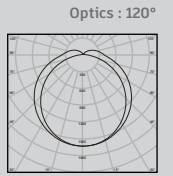

LUKE P

LED Bulkhead Light

DALI | ON/OFF

Wattage Range : **12W - 30W**
Lumen Range : **1250 - 3000lm**
CCT : **2700K-6500K**
CRI : **80/90**
IP Rating : **IP65**
3 Step Macadam
Material : **Polycarbonate**
Lifetime : **L70>50,000 hrs**
Voltage : **220-240V AC**

Wattage	D	H
12W	200	60
18W	275	60
25W	275	60
30W	350	60

Application

The Luke Bulkhead Light is a rugged and practical lighting fixture with a high-impact polycarbonate body, designed to provide reliable illumination in both indoor and outdoor settings. Its robust construction and classic bulkhead style make it ideal for industrial, commercial, and residential applications requiring durable, weather-resistant lighting.

Accessories

Grill Options

IP68 Connectors

BR-LUP X R X X X X

12W-30W

Round

Surface

Custom Grey Black White

Wide

6500K 4000K 3000K 2700K