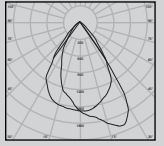

Wattage Range : **4W**
Lumen Range : **350lm**
CCT : **2700K-4000K**
CRI : **80/90**
IP Rating : **IP65**
3 Step Macadam
Material : **Die Cast Aluminium**
Lifetime : **L70>50,000 hrs**
Voltage : **220-240V AC**

Wattage	L	W	T
4W	100	100	30

Optics : Symmetric