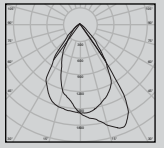

Wattage Range : **10W**
Lumen Range : **750lm**
CCT : **2700K-4000K**
CRI : **80/90**
IP Rating : **IP65**
3 Step Macadam
Material : **Die Cast Aluminium**
Lifetime : **L70>50,000 hrs**
Voltage : **220-240V AC**

Wattage	L	W	T
10W	200	100	30

Optics : Symmetric