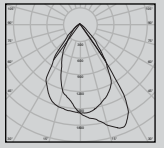

# NEWPORT R

LED Wall Recessed Floor Washer

DALI | ON/OFF

Wattage Range : **10W**  
 Lumen Range : **750lm**  
 CCT : **2700K-4000K**  
 CRI : **80/90**  
 IP Rating : **IP65**  
**3** Step Macadam  
 Material : **Die Cast Aluminium**  
 Lifetime : **L70 > 50,000 hrs**  
 Voltage : **220-240V AC**

| Wattage | L   | W   | T  |
|---------|-----|-----|----|
| 10W     | 200 | 100 | 30 |

Optics : Symmetric