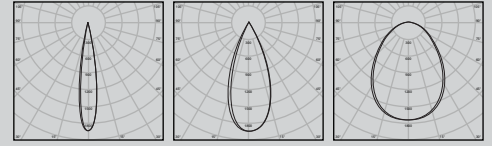

OCTAV PRO

LED Spike Light

DALI | ON/OFF

Wattage Range : **4W - 16W**
 Lumen Range : **400 - 1600lm**
 CCT : **2700K-6500K**
 CRI : **80/90**
 IP Rating : **IP65**
3 Step Macadam
 Material : **Die Cast Aluminium**
 Lifetime : **L70>50,000 hrs**
 Voltage : **DC24V | 220-240V AC**

Wattage	D	L	H
4W	45	115	90
6W	45	115	90
12W	65	151	151
16W	75	176	130

Optics : 12°, 24°, 36°, 55°

Application

The Octav Pro Spike Light is a compact and versatile outdoor LED luminaire designed for accent and landscape lighting applications. Mounted on a ground spike, it allows easy positioning and precise aiming to highlight plants, trees, sculptures, façades, and architectural details with focused illumination.