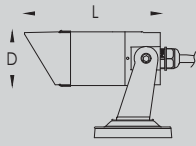

Wattage	D	L	H
4W	45	115	90
6W	45	115	90
12W	65	151	151
16W	75	176	130

Optics : 12°, 24°, 36°, 55°

Application

The Octav Pro Spike Light is a compact and versatile outdoor LED luminaire designed for accent and landscape lighting applications. Mounted on a ground spike, it allows easy positioning and precise aiming to highlight plants, trees, sculptures, façades, and architectural details with focused illumination.