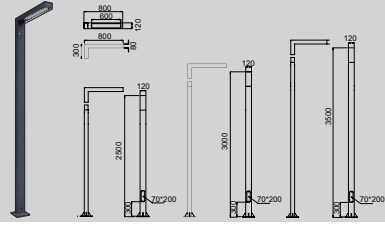

# POLO

LED Pole Light

DALI | ON/OFF

**Wattage Range : 30W | 60W**  
**Lumen Range : 2717lm - 3837lm**  
**CCT : 2700K-6500K**  
**CRI : 80/90**  
**IP Rating : IP66**  
**3 Step Macadam**  
**Material : Die Cast Aluminium**  
**Lifetime : L70>50,000 hrs**  
**Voltage : 220-240V AC**

Wattage	W	T	H
30W	120	80	2500
40W	120	80	3000
60W	120	80	3500

Optics : Symmetric

## Application

The Polo Bollard Light is a contemporary outdoor lighting fixture featuring a clean, vertical form with a horizontal light head, designed to provide uniform, glare-controlled illumination for pathways and open outdoor spaces. Its minimalist design makes it well suited for modern architectural and landscape environments.

## Option

Wall Mounted

IP68 Connectors

T-Connector

I-Connector

Anchor Bolt

BR-PO X R X XW X

30W-60W