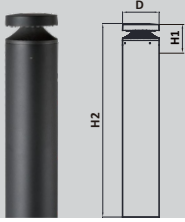

QUADS

LED Bollard Light

DALI | ON/OFF

Wattage Range : **12W - 25W**
 Lumen Range : **675 - 1125lm**
 CCT : **2700K-4000K**
 CRI : **80/90**
 IP Rating : **IP65**
3 Step Macadam
 Material : **Die Cast Aluminium**
 Lifetime : **L70>50,000 hrs**
 Voltage : **220-240V AC**

Wattage	D	H	H1
12W	100	400 600 900	77
15W	170	400 600 900	80
25W	170	400 600 900	80

Optics : Symmetric

Application

Quads Cylindrical Bollard Light is a modern outdoor lighting fixture designed to deliver uniform, glare-controlled illumination for pathways, landscapes, and architectural spaces. Its sleek cylindrical form enhances contemporary environments while providing durable performance in outdoor conditions. With efficient LED technology and robust construction.