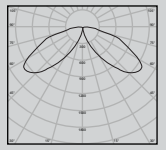

QUADS

LED Bollard Light

DALI | ON/OFF

Wattage Range : **12W - 25W**
 Lumen Range : **675 - 1125lm**
 CCT : **2700K-4000K**
 CRI : **80/90**
 IP Rating : **IP65**
3 Step Macadam
 Material : **Die Cast Aluminium**
 Lifetime : **L70>50,000 hrs**
 Voltage : **220-240V AC**

Wattage	D	H	H1
12W	100	400 600 900	77
15W	170	400 600 900	80
25W	170	400 600 900	80

Optics : Symmetric

Application

Quads Cylindrical Bollard Light is a modern outdoor lighting fixture designed to deliver uniform, glare-controlled illumination for pathways, landscapes, and architectural spaces. Its sleek cylindrical form enhances contemporary environments while providing durable performance in outdoor conditions. With efficient LED technology and robust construction.