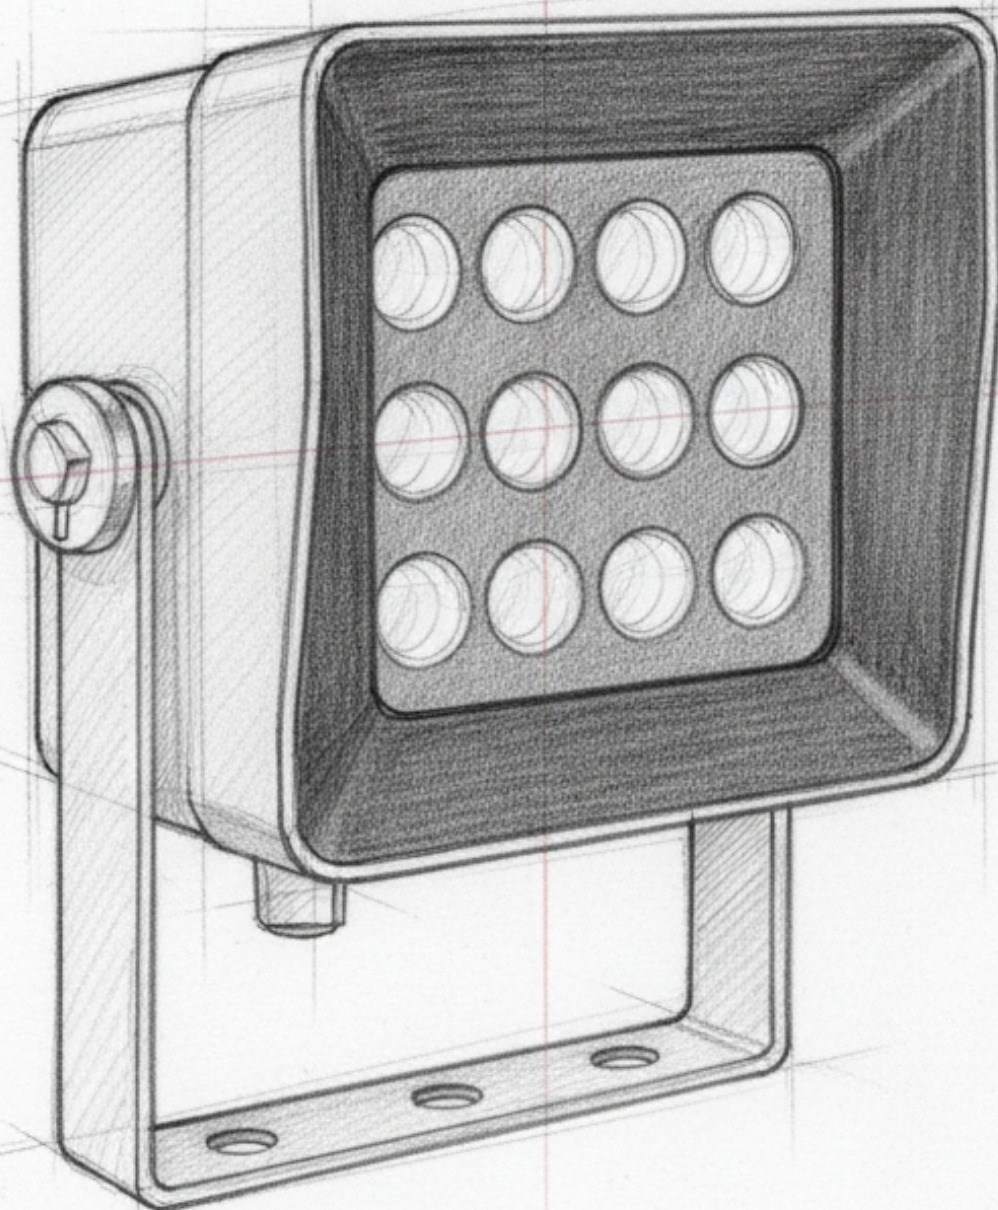

RADO

LED Square Projector Light

DALI | ON/OFF

Wattage Range : **6W - 42W**
 Lumen Range : **720 - 5040lm**
 CCT : **2700K-4000K**
 CRI : **80/90**
 IP Rating : **IP 66**
 3 Step Macadam
 Material : **Die Cast Aluminium**
 Lifetime : **L70>50,000 hrs**
 Voltage : **DC24V | 220-240V AC**

Wattage	L	W	H
6W	60	60	72
12W	60	60	72
24W	100	100	50
30W	150	150	112
42W	150	150	112

Optics : 40°, 60°, Elliptical

Application

The Rado Square Projector Light is a modern architectural lighting fixture designed to deliver precise and controlled illumination with a distinctive square form. Its clean, geometric design complements contemporary architecture while providing focused lighting for façades, landscapes, feature walls, signage, and architectural details.

- Aluminium Housing
- LED Array
- Adjustable Mount
- IP66 Rated