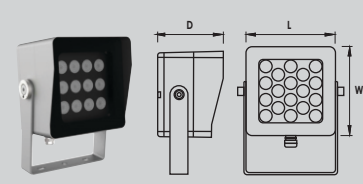

RADO

LED Square Projector Light

DALI | ON/OFF

Wattage Range : **6W - 42W**
 Lumen Range : **720 - 5040lm**
 CCT : **2700K-4000K**
 CRI : **80/90**
 IP Rating : **IP 66**
 3 Step Macadam
 Material : **Die Cast Aluminium**
 Lifetime : **L70>50,000 hrs**
 Voltage : **DC24V | 220-240V AC**

Wattage	L	W	H
6W	60	60	72
12W	60	60	72
24W	100	100	50
30W	150	150	112
42W	150	150	112

Optics : 40°, 60°, Elliptical

Application

The Rado Square Projector Light is a modern architectural lighting fixture designed to deliver precise and controlled illumination with a distinctive square form. Its clean, geometric design complements contemporary architecture while providing focused lighting for façades, landscapes, feature walls, signage, and architectural details.

- Aluminium Housing
- LED Array
- Adjustable Mount
- IP66 Rated