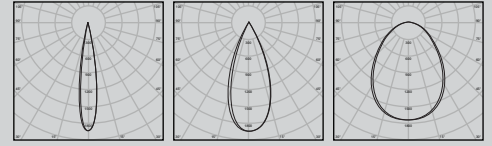

RADO

LED Square Projector Light

DALI | ON/OFF

Wattage Range : **6W - 42W**
 Lumen Range : **720 - 5040lm**
 CCT : **2700K-4000K**
 CRI : **80/90**
 IP Rating : **IP 66**
 3 Step Macadam
 Material : **Die Cast Aluminium**
 Lifetime : **L70>50,000 hrs**
 Voltage : **DC24V | 220-240V AC**

Wattage	L	W	H
6W	60	60	72
12W	60	60	72
24W	100	100	50
30W	150	150	112
42W	150	150	112

Optics : 40°, 60°, Elliptical

Application

The Rado Square Projector Light is a modern architectural lighting fixture designed to deliver precise and controlled illumination with a distinctive square form. Its clean, geometric design complements contemporary architecture while providing focused lighting for façades, landscapes, feature walls, signage, and architectural details.