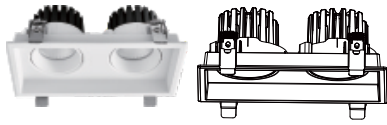

Options

Double