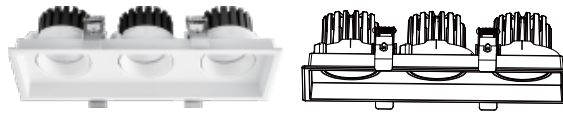

RELO

LED Recessed Square Downlight

DALI | ON/OFF

Wattage Range : **8W - 40W**
Lumen Range : **800 - 4000lm**
CCT : **2700K-4000K**
CRI : **80/90**
IP Rating : **IP20/IP65**
3 Step Macadam
Material : **Die Cast Aluminium**
Lifetime : **L70>50,000 hrs**
Voltage : **220-240V AC**

Wattage	L	W	H	C
8W	88	88	85	80x80
10W	106	106	93	95x95
15W-25W	106	106	130	95x95
28W	129	129	158	120x120
40W	129	129	158	120x120

Optics : 15° | 24° | 36° | 38° | 45° | 50° | 60°

Application

Relo is a high-performance square downlight designed for precise, uniform illumination. Its optimized optical system ensures excellent light distribution with minimal glare, suitable for both commercial and residential applications.

Options

Double

Triple

Glare Control

Honey Comb

Optics

Clear

Frosted

Prismatic

BR-RE X R X X X WX

8W-40W

Square

TrimLess Trim

Custom Grey Black White

MB GS WH

Narrow Medium Wide

4000K 3000K 2700K