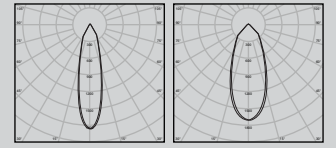

RELO

LED Recessed Square Downlight

DALI | ON/OFF

Wattage Range : **8W - 40W**
 Lumen Range : **800 - 4000lm**
 CCT : **2700K-4000K**
 CRI : **80/90**
 IP Rating : **IP20/IP65**
3 Step Macadam
 Material : **Die Cast Aluminium**
 Lifetime : **L70>50,000 hrs**
 Voltage : **220-240V AC**

Wattage	L	W	H	C
8W	88	88	85	80x80
10W	106	106	93	95x95
15W-25W	106	106	130	95x95
28W	129	129	158	120x120
40W	129	129	158	120x120

Optics : 15° | 24° | 36° | 38° | 45° | 50° | 60°

Application

Relo is a high-performance square downlight designed for precise, uniform illumination. Its optimized optical system ensures excellent light distribution with minimal glare, suitable for both commercial and residential applications.