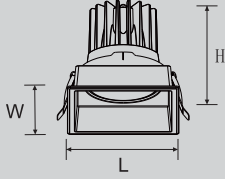

RELO

LED Recessed Square Downlight

DALI | ON/OFF

Wattage Range : **8W - 40W**
 Lumen Range : **800 - 4000lm**
 CCT : **2700K-4000K**
 CRI : **80/90**
 IP Rating : **IP20/IP65**
3 Step Macadam
 Material : **Die Cast Aluminium**
 Lifetime : **L70>50,000 hrs**
 Voltage : **220-240V AC**

Wattage	L	W	H	C
8W	88	88	85	80x80
10W	106	106	93	95x95
15W-25W	106	106	130	95x95
28W	129	129	158	120x120
40W	129	129	158	120x120

Optics : 15° | 24° | 36° | 38° | 45° | 50° | 60°

Application

Relo is a high-performance square downlight designed for precise, uniform illumination. Its optimized optical system ensures excellent light distribution with minimal glare, suitable for both commercial and residential applications.