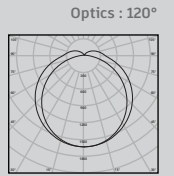

RIDGE

LED Bulkhead Light

DALI | ON/OFF

Wattage Range : **5W - 25W**
Lumen Range : **550 - 2750lm**
CCT : **2700K-6500K**
CRI : **80/90**
IP Rating : **IP65**
3 Step Macadam
Material : **Die Cast Aluminium**
Lifetime : **L70>50,000 hrs**
Voltage : **220-240V AC**

Wattage	A	B	C
5W	220	120	69
10W	220	120	69
15W	220	120	69
25W	220	120	69

Application

The Ridge Bulkhead Light is a robust and reliable lighting fixture designed for indoor and outdoor applications where durability and consistent illumination are essential. Featuring a classic oval profile, it blends functionality with a clean, timeless appearance suitable for both commercial and residential environments.

Accessories

Grill Options

IP68 Connectors

BR-RI X R X X X X

5W-25W

Oval

Surface

Custom Grey Black White

Wide

6500K 4000K 3000K 2700K