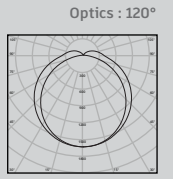

RIDGE P

LED Bulkhead Light

DALI | ON/OFF

Wattage Range : **5W - 25W**
 Lumen Range : **550 - 2750lm**
 CCT : **2700K-6500K**
 CRI : **80/90**
 IP Rating : **IP65**
3 Step Macadam
 Material : **Polycarbonate**
 Lifetime : **L70>50,000 hrs**
 Voltage : **220-240V AC**

Wattage	A	B	C
5W	220	120	69
10W	220	120	69
15W	220	120	69

Application

The Ridge P Bulkhead Light is a robust and reliable lighting fixture designed for indoor and outdoor applications where durability and consistent illumination are essential. Featuring a classic oval profile, it blends functionality with a clean, timeless appearance suitable for both commercial and residential environments.