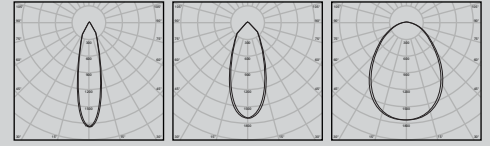

ROTONDA

LED Square Surface Mounted Downlight

DALI | ON/OFF

Wattage Range : **6W - 30W**
 Lumen Range : **600 - 2550lm**
 CCT : **2700K-4000K**
 CRI : **80/90**
 IP Rating : **IP20/IP65**
3 Step Macadam
 Material : **Die Cast Aluminium**
 Lifetime : **L70>50,000 hrs**
 Voltage : **220-240V AC**

Wattage	L	W	H
6W	92	92	150
9W	92	92	150
15W	120	120	163
20W	150	150	160
30W	150	150	271

Optics : 20° | 40° | 60°

Application

Rotonda is a modern square surface-mounted downlight designed to deliver clean, focused illumination with a refined architectural presence. Its minimalist form and compact profile make it ideal for spaces where recessed installation is not possible, while still maintaining a sleek, built-in appearance.