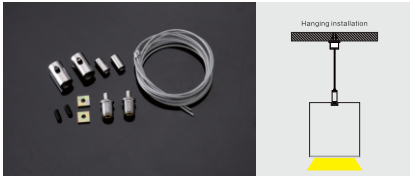

ROTONDA

LED Square Surface Mounted Downlight

DALI | ON/OFF

Wattage Range : **6W - 30W**
 Lumen Range : **600 - 2550lm**
 CCT : **2700K-4000K**
 CRI : **80/90**
 IP Rating : **IP20/IP65**
3 Step Macadam
 Material : **Die Cast Aluminium**
 Lifetime : **L70>50,000 hrs**
 Voltage : **220-240V AC**

Wattage	L	W	H
6W	92	92	150
9W	92	92	150
15W	120	120	163
20W	150	150	160
30W	150	150	271

Optics : 20° | 40° | 60°

Application

Rotonda is a modern square surface-mounted downlight designed to deliver clean, focused illumination with a refined architectural presence. Its minimalist form and compact profile make it ideal for spaces where recessed installation is not possible, while still maintaining a sleek, built-in appearance.

Accessories

Hanging Installation

Glare Control

Honey Comb

Optics

Clear

Frosted

Prismatic