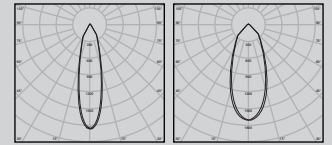

RUSTY

LED Recessed Downlight

DALI | ON/OFF

Wattage Range : **9W - 40W**
 Lumen Range : **720 - 3200lm**
 CCT : **2700K-4000K**
 CRI : **80/90**
 IP Rating : **IP20/IP54**
3 Step Macadam
 Material : **Die Cast Aluminium**
 Lifetime : **L70>50,000 hrs**
 Voltage : **220-240V AC**

Wattage	D	H	C
9W-15W	85	83	75
15W-20W	110	110	100
25W-30W	135	125	125
35W-40W	160	150	150

Optics : 15° | 24° | 38° | 60°

Application

Rusty delivers durable, weather-resistant lighting with a distinctive aged-metal finish, ideal for outdoor architectural applications.