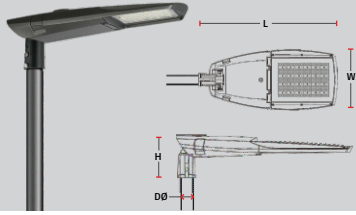

# ST-03

LED Street Light

DALI | ON/OFF

Wattage Range : **60W - 320W**  
 Lumen Range : **8400lm - 43520lm**  
 CCT : **2700K-6500K**  
 CRI : **70/80**  
 IP Rating : **IP66**  
**3 Step Macadam**  
 Material : **Die Cast Aluminium**  
 Lifetime : **L70>50,000 hrs**  
 Voltage : **220-240V AC**

## Application

The ST03 LED Street Light is a high-performance outdoor luminaire designed for reliable and energy-efficient roadway and area lighting. Engineered with advanced LED technology and a robust housing, it delivers uniform illumination while ensuring long service life and minimal maintenance.