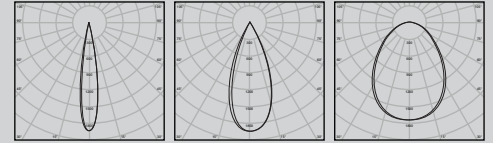

SCOPE Z

LED Zoom Projector

DALI | ON/OFF

Wattage Range : **6W - 40W**
 Lumen Range : **380 - 2500lm**
 CCT : **2700K-4000K**
 CRI : **80/90**
 IP Rating : **IP66**
 3 Step Macadam
 Material : **Die Cast Aluminium**
 Lifetime : **L70>50,000 hrs**
 Voltage : **DC24V | 220-240V AC**

Wattage	D	H	L
6W	60	160	115
12W	80	189	142
20W	100	237	169
40W	150	322	264

Optics : 15°-60°

Application

The Scope Zoomable Projector Light is a high-precision architectural luminaire designed to deliver adjustable, focused illumination with exceptional control. Featuring a zoomable optical system, it allows the beam angle to be smoothly adjusted, making it ideal for highlighting architectural details, landscape features, artworks, and focal points with accuracy.