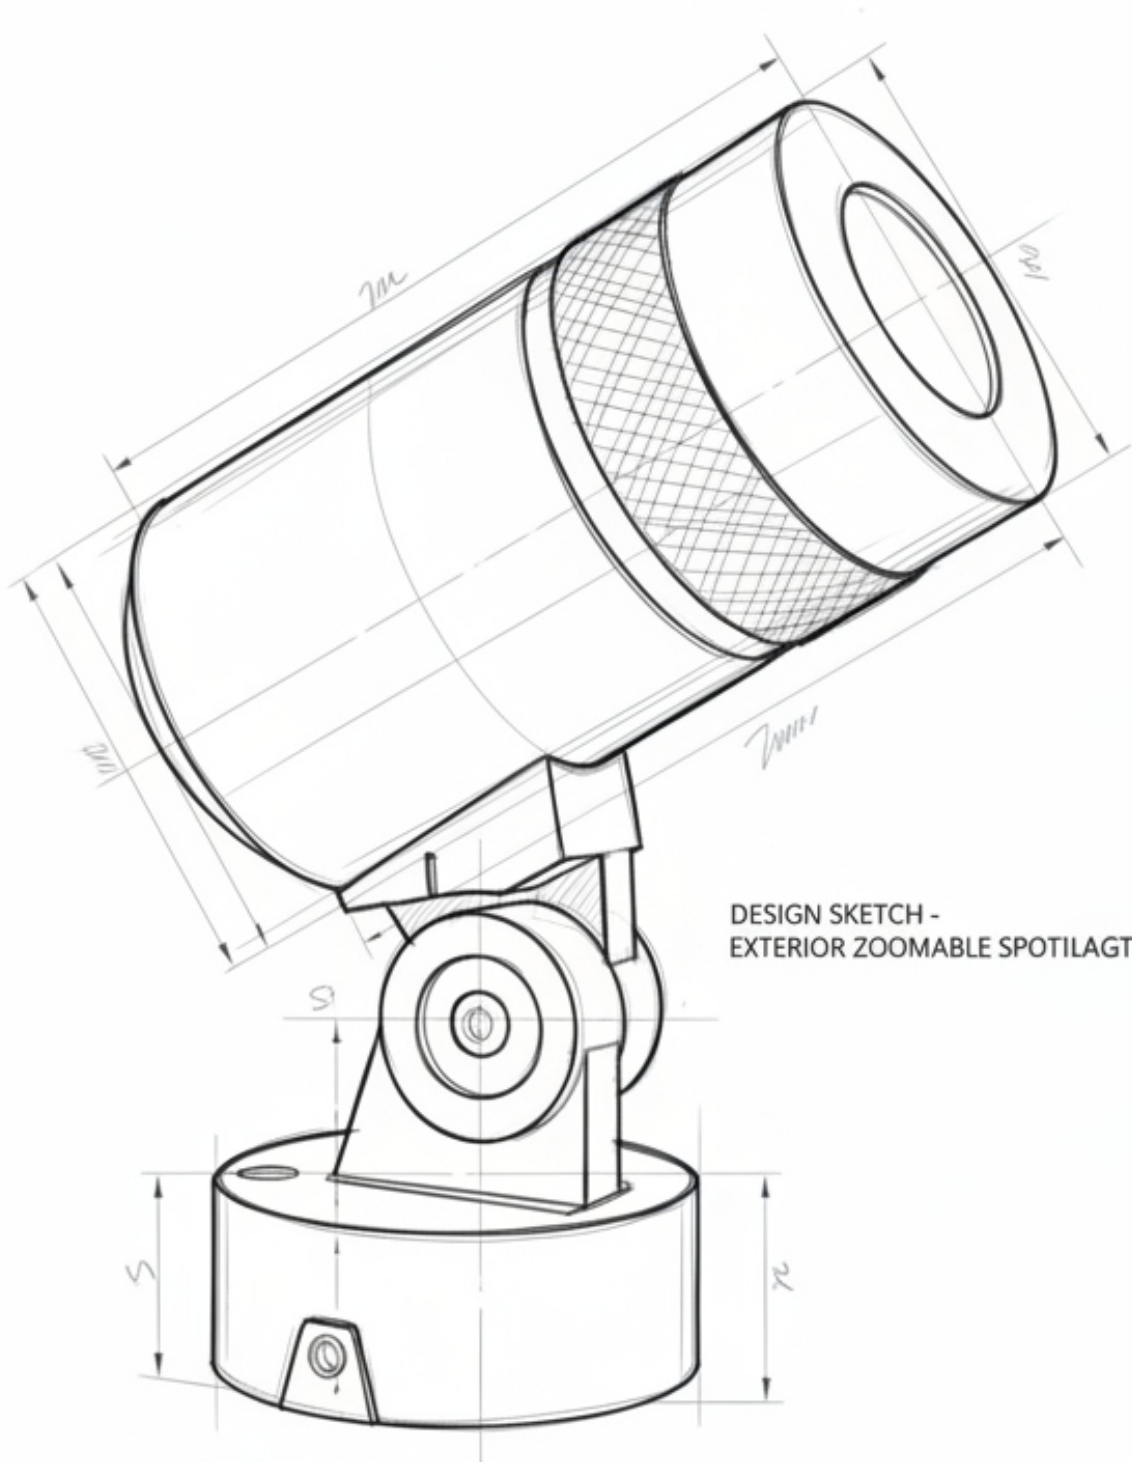

SCOPE Z

LED Zoom Projector

DALI | ON/OFF

Wattage Range : **6W - 40W**
 Lumen Range : **380 - 2500lm**
 CCT : **2700K-4000K**
 CRI : **80/90**
 IP Rating : **IP66**
 3 Step Macadam
 Material : **Die Cast Aluminium**
 Lifetime : **L70>50,000 hrs**
 Voltage : **DC24V | 220-240V AC**

Wattage	D	H	L
6W	60	160	115
12W	80	189	142
20W	100	237	169
40W	150	322	264

Optics : 15°-60°

Application

The Scope Zoomable Projector Light is a high-precision architectural luminaire designed to deliver adjustable, focused illumination with exceptional control. Featuring a zoomable optical system, it allows the beam angle to be smoothly adjusted, making it ideal for highlighting architectural details, landscape features, artworks, and focal points with accuracy.

IP68 Connectors

T-Connector

I-Connector

BR-SX X RT X AL WX

6W-40W

Round

Surface | Spike

Custom Grey Black White

AL

Narrow Medium Wide

4000K 3000K 2700K

DESIGN SKETCH -
EXTERIOR ZOOMABLE SPOTILAGT