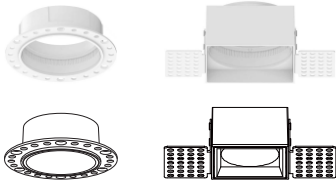

Accessories

Trimless Frames