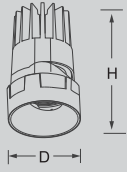

SPIN

LED Recessed Downlight

DALI | ON/OFF

Wattage Range : **7W - 25W**
 Lumen Range : **700 - 2750lm**
 CCT : **2700K-4000K**
 CRI : **80/90**
 IP Rating : **IP44/IP65**
 3 Step Macadam
 Material : **Die Cast Aluminium**
 Lifetime : **L70 > 50,000 hrs**
 Voltage : **220-240V AC**