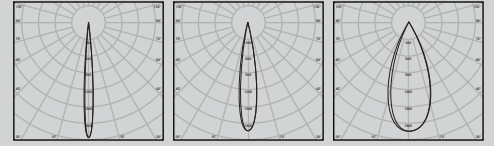

SPIN

LED Recessed Downlight

DALI | ON/OFF

Wattage Range : **7W - 25W**
 Lumen Range : **700 - 2750lm**
 CCT : **2700K-4000K**
 CRI : **80/90**
 IP Rating : **IP44/IP65**
 3 Step Macadam
 Material : **Die Cast Aluminium**
 Lifetime : **L70 > 50,000 hrs**
 Voltage : **220-240V AC**

Wattage	D	H	C
7W-10W	62	85	55
12W-18W	84	110	75
20W-25W	105	130	95

Optics : 15° | 24° | 38° | 60°

Application

Designed to deliver high visual comfort by minimizing glare, Spin offers multiple reflector color configurations. It provides optimal lighting solutions for spaces that require consistent and uniform illumination. (Indoor_Wet Area)