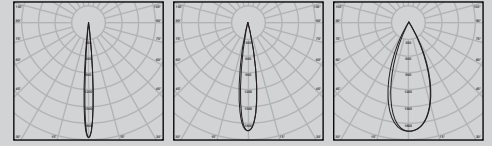

SPIN E

LED Recessed Downlight

DALI | ON/OFF

Wattage Range : **10W - 28W**
 Lumen Range : **1000 - 3360lm**
 CCT : **2700K-4000K**
 CRI : **80/90**
 IP Rating : **IP20|IP44**
3 Step Macadam
 Material : **Die Cast Aluminium**
 Lifetime : **L70>50,000 hrs**
 Voltage : **220-240V AC**

Wattage	D	H	C
10W	62	85	55
12W-18W	84	110	75
20W-28W	105	130	95

Optics : 15° | 24° | 38° | 60°

Application

Designed to deliver high visual comfort by minimizing glare, Spin offers multiple reflector color configurations. It provides optimal lighting solutions for spaces that require consistent and uniform illumination. (Indoor_Dry Area)