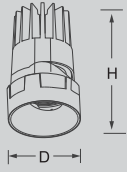

SPIN E

LED Recessed Downlight

DALI | ON/OFF

Wattage Range : **10W - 28W**
 Lumen Range : **1000 - 3360lm**
 CCT : **2700K-4000K**
 CRI : **80/90**
 IP Rating : **IP20|IP44**
3 Step Macadam
 Material : **Die Cast Aluminium**
 Lifetime : **L70>50,000 hrs**
 Voltage : **220-240V AC**

Wattage	D	H	C
10W	62	85	55
12W-18W	84	110	75
20W-28W	105	130	95

Optics : 15° | 24° | 38° | 60°

Application

Designed to deliver high visual comfort by minimizing glare, Spin offers multiple reflector color configurations. It provides optimal lighting solutions for spaces that require consistent and uniform illumination. (Indoor_Dry Area)