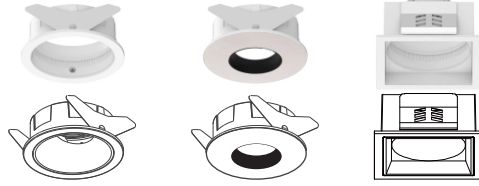

Frames with Trim