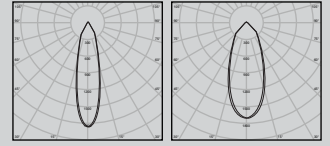

# SPIRO

LED Surface Mounted Downlight

DALI | ON/OFF

Wattage Range : **10W - 50W**  
 Lumen Range : **1100 - 5500lm**  
 CCT : **2700K-4000K**  
 CRI : **80/90**  
 IP Rating : **IP20/IP65**  
**3** Step Macadam  
 Material : **Die Cast Aluminium**  
 Lifetime : **L70>50,000 hrs**  
 Voltage : **220-240V AC**

Wattage	D	H
10W	75	100
15W-20W	95	152
30W	115	152
40W	140	162
50W	170	182

Optics : 20° | 40° | 60°