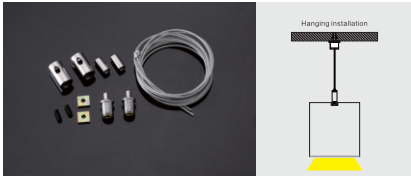

Accessories

Hanging Installation

Reflectors

Glare Control

BR-SPI X R S X X WX

10W-50W

Round

Surface

Custom Grey Black White

MB GS WH

Narrow Medium Wide

4000K 3000K 2700K