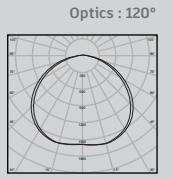

SPIRO D

LED Surface Mounted Downlight

DALI | ON/OFF

Wattage Range : **15W - 50W**
Lumen Range : **1650 - 6000lm**
CCT : **2700K-4000K**
CRI : **80/90**
IP Rating : **IP20/IP65**
3 Step Macadam
Material : **Die Cast Aluminium**
Lifetime : **L70>50,000 hrs**
Voltage : **220-240V AC**

Wattage	D	H
15W	90	99
30W	120	118
50W	168	120

Application

The Spiro D is a modern surface-mounted luminaire designed to provide soft, uniform illumination through its opal diffused cover. Its clean cylindrical form blends seamlessly into any interior, making it ideal for residential, commercial, and hospitality spaces. Offering easy installation and consistent visual comfort, Spiro Diffused is a reliable choice for general ambient lighting.

Accessories

Hanging Installation

Optics

Opal

BR-SPD X R S X WHWX

_____ **15W-50W** _____

_____ **Round** _____

_____ **Surface** _____

_____ **Custom Grey Black White** _____

_____ **WH** _____

_____ **Wide** _____

_____ **4000K 3000K 2700K** _____