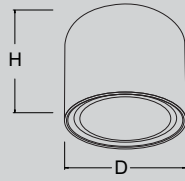

# SPIRO D

LED Surface Mounted Downlight

DALI | ON/OFF

Wattage Range : **15W - 50W**  
 Lumen Range : **1650 - 6000lm**  
 CCT : **2700K-4000K**  
 CRI : **80/90**  
 IP Rating : **IP20/IP65**  
**3** Step Macadam  
 Material : **Die Cast Aluminium**  
 Lifetime : **L70>50,000 hrs**  
 Voltage : **220-240V AC**