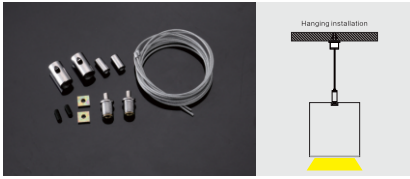

Accessories

Hanging Installation