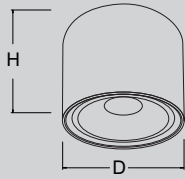

SPIRO G

LED Surface Mounted Downlight

DALI | ON/OFF

Wattage Range : **15W - 50W**
 Lumen Range : **1650 - 6000lm**
 CCT : **2700K-4000K**
 CRI : **80/90**
 IP Rating : **IP20/IP65**
3 Step Macadam
 Material : **Die Cast Aluminium**
 Lifetime : **L70>50,000 hrs**
 Voltage : **220-240V AC**

Wattage	D	H
15W	90	99
30W	120	118
50W	168	120

Application

Spiro G Surface Mounted Downlight is a sleek, modern lighting fixture designed for surface mounting. It delivers high-quality, energy-efficient LED illumination with excellent glare control, making it ideal for commercial and residential spaces. Its durable construction and easy installation provide a versatile solution for general and accent lighting needs.