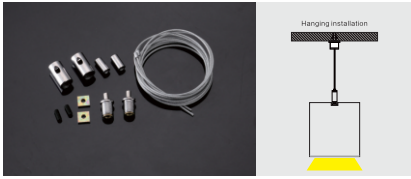

SPIRO G

LED Surface Mounted Downlight

DALI | ON/OFF

Wattage Range : **15W - 50W**
 Lumen Range : **1650 - 6000lm**
 CCT : **2700K-4000K**
 CRI : **80/90**
 IP Rating : **IP20/IP65**
3 Step Macadam
 Material : **Die Cast Aluminium**
 Lifetime : **L70>50,000 hrs**
 Voltage : **220-240V AC**

Wattage	D	H
15W	90	99
30W	120	118
50W	168	120

Application

Spiro G Surface Mounted Downlight is a sleek, modern lighting fixture designed for surface mounting. It delivers high-quality, energy-efficient LED illumination with excellent glare control, making it ideal for commercial and residential spaces. Its durable construction and easy installation provide a versatile solution for general and accent lighting needs.

Accessories

Hanging Installation

Glare Control

Honey Comb

Optics

Clear

Frosted

Prismatic