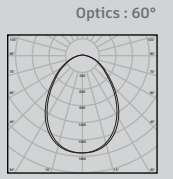

SPIRO G

LED Surface Mounted Downlight

DALI | ON/OFF

Wattage Range : **15W - 50W**
 Lumen Range : **1650 - 6000lm**
 CCT : **2700K-4000K**
 CRI : **80/90**
 IP Rating : **IP20/IP65**
3 Step Macadam
 Material : **Die Cast Aluminium**
 Lifetime : **L70>50,000 hrs**
 Voltage : **220-240V AC**

Wattage	D	H
15W	90	99
30W	120	118
50W	168	120

Application

Spiro G Surface Mounted Downlight is a sleek, modern lighting fixture designed for surface mounting. It delivers high-quality, energy-efficient LED illumination with excellent glare control, making it ideal for commercial and residential spaces. Its durable construction and easy installation provide a versatile solution for general and accent lighting needs.