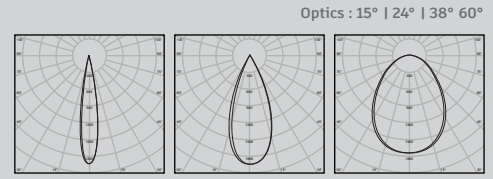

SPLINO HC

LED Magnetic Track Light

DALI | ON/OFF

Wattage Range : **6W - 30W**
 Lumen Range : **660 - 3690lm**
 CCT : **2700K-6500K**
 CRI : **80/90**
 IP Rating : **IP20**
3 Step Macadam
 Material : **Die Cast Aluminium**
 Lifetime : **L70>50,000 hrs**
 Voltage : **DC24V | DC48V**

Wattage	L	H
6W	120	40.8
12W	230	40.8
18W	350	40.8
30W	560	40.8

Application

Splino Magnetic Track Linear Spot Light is a sleek and versatile luminaire designed to deliver focused, directional lighting with a clean linear aesthetic. Integrated into a magnetic track system, the fixture allows effortless installation, repositioning, and alignment, making it ideal for flexible and modern lighting layouts.