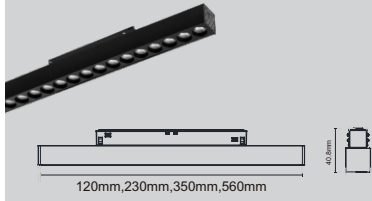

SPLINO HC

LED Magnetic Track Light

DALI | ON/OFF

Wattage Range : **6W - 30W**
 Lumen Range : **660 - 3690lm**
 CCT : **2700K-6500K**
 CRI : **80/90**
 IP Rating : **IP20**
3 Step Macadam
 Material : **Die Cast Aluminium**
 Lifetime : **L70>50,000 hrs**
 Voltage : **DC24V | DC48V**

Wattage	L	H
6W	120	40.8
12W	230	40.8
18W	350	40.8
30W	560	40.8

Application

Splino Magnetic Track Linear Spot Light is a sleek and versatile luminaire designed to deliver focused, directional lighting with a clean linear aesthetic. Integrated into a magnetic track system, the fixture allows effortless installation, repositioning, and alignment, making it ideal for flexible and modern lighting layouts.