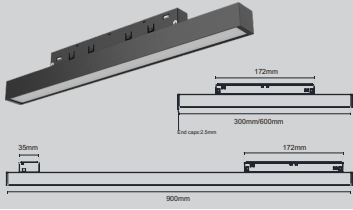

SPLINO LC

LED Magnetic Track Light

DALI | ON/OFF

Wattage Range : **7W - 20W**
 Lumen Range : **490 - 1400lm**
 CCT : **2700K-6500K**
 CRI : **80/90**
 IP Rating : **IP20**
3 Step Macadam
 Material : **Die Cast Aluminium**
 Lifetime : **L70>50,000 hrs**
 Voltage : **DC24V**

Wattage	L	H
7W	300	40.8
14W	600	40.8
20W	900	40.8

Application

Splino Magnetic Track Light (Diffused) is a sleek, low-profile luminaire designed for modern interior spaces requiring soft, uniform illumination. Integrated into a magnetic track system, the fixture allows effortless installation, repositioning, and layout flexibility without tools, making it ideal for dynamic lighting designs.