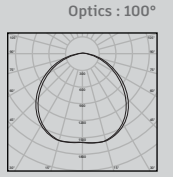

SPLINO LC

LED Magnetic Track Light

DALI | ON/OFF

Wattage Range : **7W - 20W**
 Lumen Range : **490 - 1400lm**
 CCT : **2700K-6500K**
 CRI : **80/90**
 IP Rating : **IP20**
3 Step Macadam
 Material : **Die Cast Aluminium**
 Lifetime : **L70>50,000 hrs**
 Voltage : **DC24V**

Wattage	L	H
7W	300	40.8
14W	600	40.8
20W	900	40.8

Application

Splino Magnetic Track Light (Diffused) is a sleek, low-profile luminaire designed for modern interior spaces requiring soft, uniform illumination. Integrated into a magnetic track system, the fixture allows effortless installation, repositioning, and layout flexibility without tools, making it ideal for dynamic lighting designs.