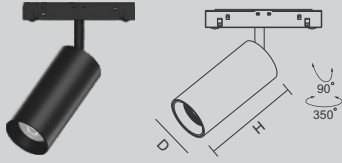

# SPLINO SPOT

LED Magnetic Track Light

DALI | ON/OFF

Wattage Range : **10W - 20W**  
 Lumen Range : **820 - 1600lm**  
 CCT : **2700K-6500K**  
 CRI : **80/90**  
 IP Rating : **IP20**  
**3** Step Macadam  
 Material : **Die Cast Aluminium**  
 Lifetime : **L70>50,000 hrs**  
 Voltage : **DC24V**

Wattage	D	H
10W	50	110
15W	58	130
20W	66	135

Optics : 15° | 24° | 38° 60°

## Application

Splino Magnetic Track Spot Light is a compact, high-performance luminaire designed for precise accent lighting in modern interior spaces. Integrated into a magnetic track system, the fixture allows quick installation, easy repositioning, and flexible aiming, making it ideal for dynamic lighting layouts.