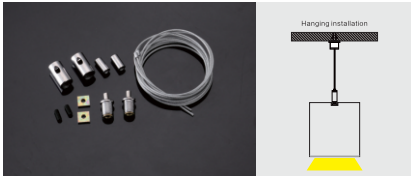

TRISTAN

LED Surface Mounted Downlight

DALI | ON/OFF

Wattage Range : **12W - 30W**
Lumen Range : **1300 - 4000lm**
CCT : **2700K-6500K**
CRI : **80/90**
IP Rating : **IP54**
3 Step Macadam
Material : **Polycarbonate**
Lifetime : **L70>50,000 hrs**
Voltage : **220-240V AC**

Wattage	Opt 1		Opt 2	
	D	H	D	H
12W	300	70	-	-
18W	300	70	400	78
24W	300	70	400	78
30W	-	-	400	78

Optics : 120°

Application

Tristan is a sleek LED surface-mounted downlight designed to deliver soft, uniform illumination with excellent visual comfort. Featuring a high-quality diffused optic, it minimizes glare while providing smooth and evenly distributed light, making it ideal for contemporary interior spaces.

Accessories

Hanging Installation

Optics

Opal

BR-TRI X R X X X X

12W-30W

Round

Surface

Custom Grey Black White

Wide

6500K 4000K 3000K 2700K